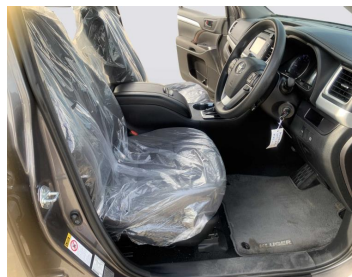

TOYOTA KLUGER GRAY 2017

Lot no 9612

| SPECIFICATIONS | | SPECIAL FEATURES |
|----------------|-------|----------------------------------|
| Body | SUV | TOYOTA KLUGER 2017 A/T PETROL |
| Condition | U | |
| Mileage | 42134 | |