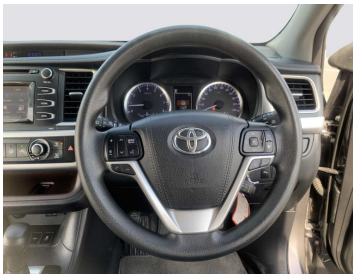

TOYOTA KLUGER GRAY 2017 AUS SPECS

Lot no 9612

SPECIFICATIONS		SPECIAL FEATURES
Body	SUV	TOYOTA KLUGER 2017 A/T PETROL
Condition	U	
Mileage	42134	

ENGINE & TRANSMISSION	
Engine Type	PETROL
Transmission	A/T
Drive	R