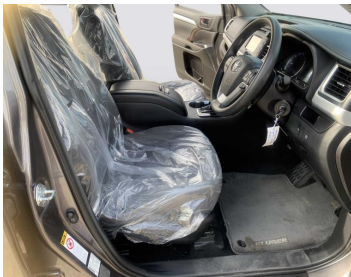

TOYOTA KLUGER GRAY AT 2017

Lot no 9612

SPECIFICATIONS		SPECIAL FEATURES
Body	VAN	TOYOTA KLUGER 2017 A/T PETROL
Condition	U	
Mileage	42134	

ENGINE & TRANSMISSION	
Engine Type	PETROL
Transmission	A/T
Drive	R