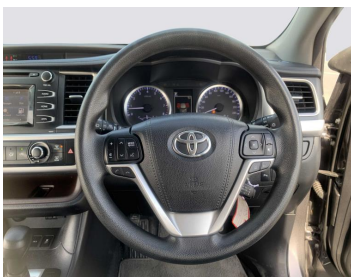

TOYOTA KLUGER GRAY 2017

Lot no 9612

| SPECIFICATIONS | | SPECIAL FEATURES |
|----------------|-------|----------------------------------|
| Body | SUV | TOYOTA KLUGER 2017 A/T PETROL |
| Condition | U | |
| Mileage | 42134 | |