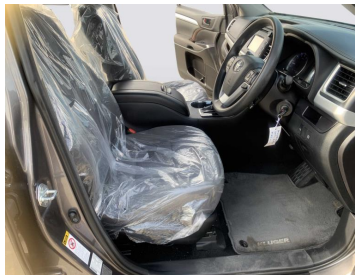

TOYOTA KLUGER GRAY 2017 AUS SPECS

Lot no 9612

SPECIFICATIONS		SPECIAL FEATURES
Body	SUV	TOYOTA KLUGER 2017 A/T PETROL
Condition	U	
Mileage	42134	

ENGINE & TRANSMISSION	
Engine Type	PETROL
Transmission	A/T
Drive	R