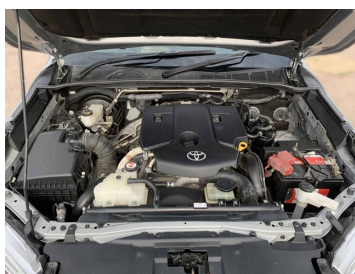

**TOYOTA HILUX 2017-0866**

**Lot no 0866**

SPECIFICATIONS		SPECIAL FEATURES
Body	SUV	TOYOTA HILUX 2017 A/T DEISEL
Condition	U	
Mileage	60142	

ENGINE & TRANSMISSION	
Engine Type	DEISEL
Transmission	A/T
Drive	R