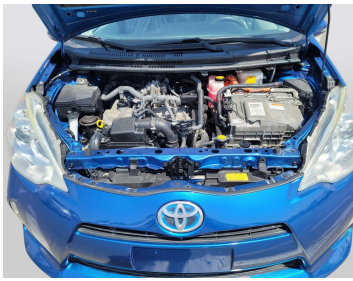

# TOYOTA PRUISC HYBRID

Lot no 9527

SPECIFICATIONS		SPECIAL FEATURES
Body	HYBRID	TOYOTA PRIUS 2014 A/T HYBRID
Condition	U	
Mileage	59500	

ENGINE & TRANSMISSION	
Engine Type	HYBRID
Transmission	A/T
Drive	L