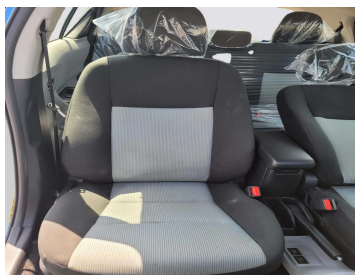

# TOYOTA PRUISC HYBRID

Lot no 9527

| SPECIFICATIONS |        | SPECIAL FEATURES                |
|----------------|--------|---------------------------------|
| Body           | HYBRID | TOYOTA PRIUS 2014 A/T<br>HYBRID |
| Condition      | U      |                                 |
| Mileage        | 59500  |                                 |