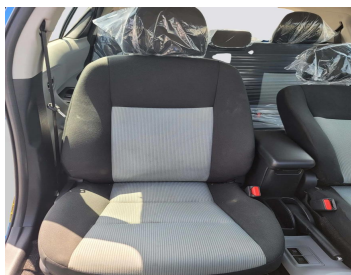

# TOYOTA PRUISC HYBRID

Lot no 9527

SPECIFICATIONS		SPECIAL FEATURES
Body	HYBRID	TOYOTA PRIUS 2014 A/T HYBRID
Condition	U	
Mileage	59500	

ENGINE & TRANSMISSION	
Engine Type	HYBRID
Transmission	A/T
Drive	L