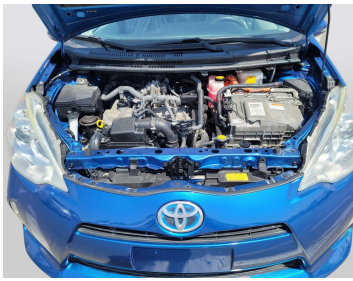

# TOYOTA PRUISC HYBRID

Lot no 9527

| SPECIFICATIONS |        | SPECIAL FEATURES                |
|----------------|--------|---------------------------------|
| Body           | HYBRID | TOYOTA PRIUS 2014 A/T<br>HYBRID |
| Condition      | U      |                                 |
| Mileage        | 59500  |                                 |