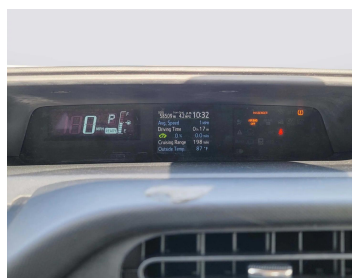

# TOYOTA PRIUS C HYBRIDE 2014

Lot no 4777

SPECIFICATIONS		SPECIAL FEATURES
Body	HYBRID	TOYOTA PRIUS 2014 A/T HYBRID
Condition	U	
Mileage	58500	

ENGINE & TRANSMISSION	
Engine Type	HYBRID
Transmission	A/T
Drive	L