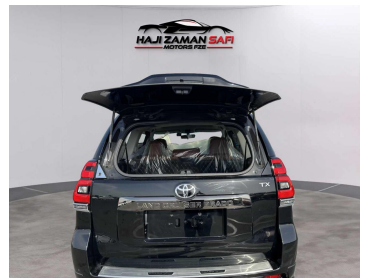

# TOYOTA PRADO TXL 2011

Lot no 3693

SPECIFICATIONS		SPECIAL FEATURES
Body	SUV	<b>TOYOTA PRADO 2011 A/T PETROL</b>
Condition	U	
Mileage	35125	

ENGINE & TRANSMISSION	
Engine Type	<b>PETROL</b>
Transmission	<b>A/T</b>
Drive	<b>R</b>