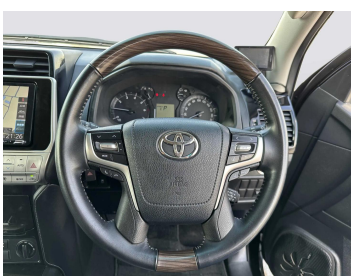

# TOYOTA PRADO TXL 2011

Lot no 3693

SPECIFICATIONS		SPECIAL FEATURES
Body	SUV	<b>TOYOTA PRADO 2011 A/T PETROL</b>
Condition	U	
Mileage	35125	

ENGINE & TRANSMISSION	
Engine Type	<b>PETROL</b>
Transmission	<b>A/T</b>
Drive	<b>R</b>