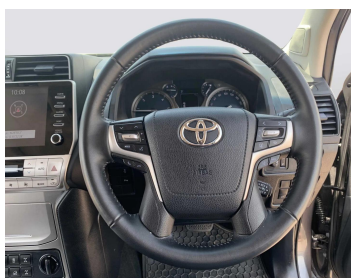

# TOYOTA PRADO VX 2021

Lot no 6923

SPECIFICATIONS		SPECIAL FEATURES
Body	SUV	TOYOTA PRADO 2021 A/T DEISEL
Condition	U	
Mileage	10870	

ENGINE & TRANSMISSION	
Engine Type	DEISEL
Transmission	A/T
Drive	R