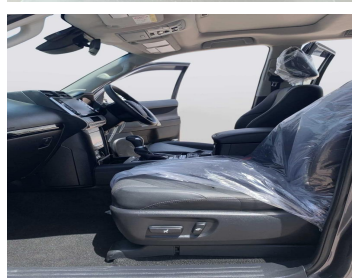

# TOYOTA PRADO VX 2021

Lot no 6923

SPECIFICATIONS		SPECIAL FEATURES
Body	SUV	TOYOTA PRADO 2021 A/T DEISEL
Condition	U	
Mileage	10870	

ENGINE & TRANSMISSION	
Engine Type	DEISEL
Transmission	A/T
Drive	R