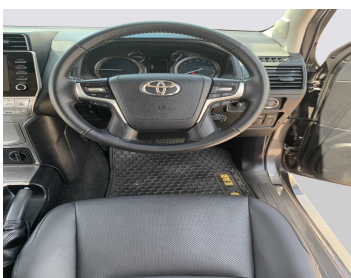

# TOYOTA PRADO VX 2021

Lot no 6923

SPECIFICATIONS		SPECIAL FEATURES
Body	SUV	TOYOTA PRADO 2021 A/T DEISEL
Condition	U	
Mileage	10870	

ENGINE & TRANSMISSION	
Engine Type	DEISEL
Transmission	A/T
Drive	R