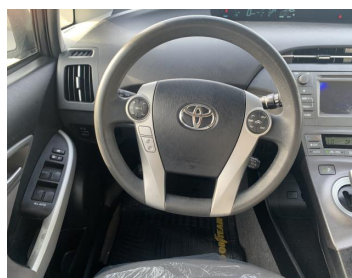

# TOYOTA PRIUS HYBRID AT 2014

Lot no 2460

SPECIFICATIONS		SPECIAL FEATURES
Body	ELECTRIC	TOYOTA PRIUS 2014 A/T HYBRID
Condition	U	
Mileage	50149	

ENGINE & TRANSMISSION	
Engine Type	HYBRID
Transmission	A/T
Drive	L