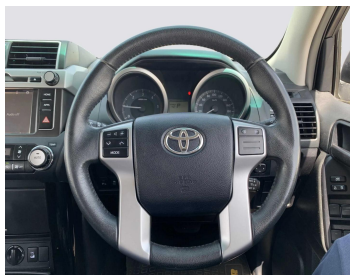

# TOYOTA PRADO SILVER VX 2014

Lot no 7933

SPECIFICATIONS		SPECIAL FEATURES
Body	SUV	TOYOTA PRADO 2014 A/T DEISEL
Condition	U	
Mileage	71268	

ENGINE & TRANSMISSION	
Engine Type	DEISEL
Transmission	A/T
Drive	R