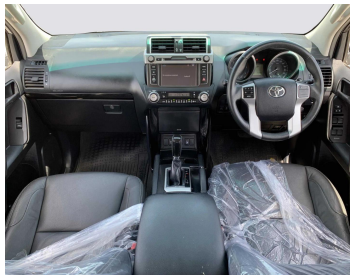

# TOYOTA PRADO SILVER VX 2014

Lot no 7933

SPECIFICATIONS		SPECIAL FEATURES
Body	SUV	TOYOTA PRADO 2014 A/T DEISEL
Condition	U	
Mileage	71268	

ENGINE & TRANSMISSION	
Engine Type	DEISEL
Transmission	A/T
Drive	R