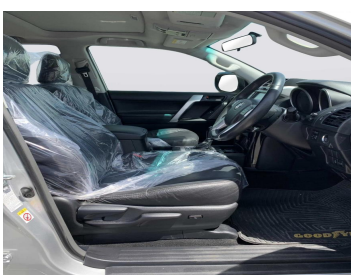

# TOYOTA PRADO SILVER VX 2014

Lot no 7933

SPECIFICATIONS		SPECIAL FEATURES
Body	SUV	TOYOTA PRADO 2014 A/T DEISEL
Condition	U	
Mileage	71268	

ENGINE & TRANSMISSION	
Engine Type	DEISEL
Transmission	A/T
Drive	R