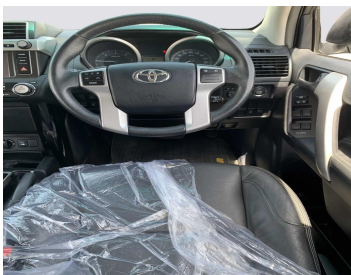

# TOYOTA PRADO SILVER VX 2014

Lot no 7933

SPECIFICATIONS		SPECIAL FEATURES
Body	SUV	TOYOTA PRADO 2014 A/T DEISEL
Condition	U	
Mileage	71268	

ENGINE & TRANSMISSION	
Engine Type	DEISEL
Transmission	A/T
Drive	R