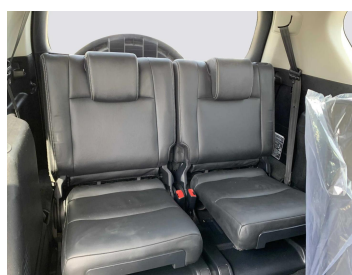

# TOYOTA PRADO SILVER VX 2014

Lot no 7933

SPECIFICATIONS		SPECIAL FEATURES
Body	SUV	TOYOTA PRADO 2014 A/T DEISEL
Condition	U	
Mileage	71268	

ENGINE & TRANSMISSION	
Engine Type	DEISEL
Transmission	A/T
Drive	R