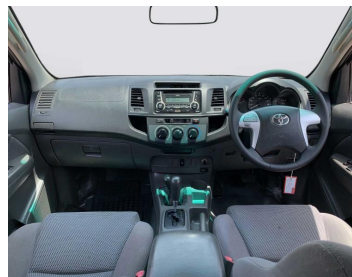

TOYOTA HILUX PICKUP 3.0

Lot no 0862

SPECIFICATIONS		SPECIAL FEATURES
Body	PICKUP TRUCK	TOYOTA HILUX 2013 A/T DEISEL
Condition	U	
Mileage	87,129	

ENGINE & TRANSMISSION	
Engine Type	DEISEL
Transmission	A/T
Drive	R