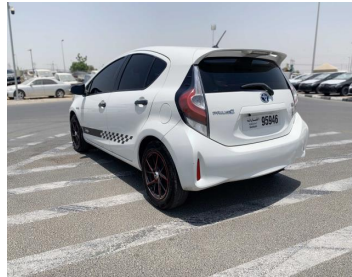

TOYOTA PRIUS HYBRID 2012

Lot no 4062

SPECIFICATIONS		SPECIAL FEATURES
Body	HYBRID	TOYOTA PRIUS 2012 A/T PETROL
Condition	U	
Mileage		

ENGINE & TRANSMISSION	
Engine Type	PETROL
Transmission	A/T
Drive	L