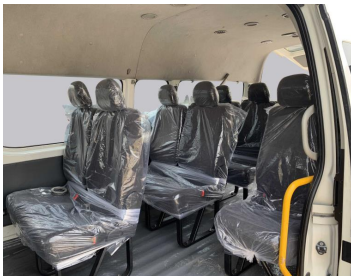

# TOYOTA HIACE 2013 AT

Lot no 6253

SPECIFICATIONS		SPECIAL FEATURES
Body	VAN	TOYOTA HIACE 2013 A/T DEISEL
Condition	U	
Mileage	86128	

ENGINE & TRANSMISSION	
Engine Type	DEISEL
Transmission	A/T
Drive	R