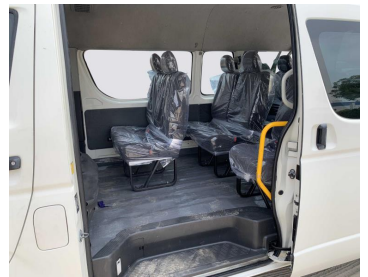

TOYOTA HIACE 2013 AT

Lot no 6253

SPECIFICATIONS		SPECIAL FEATURES
Body		TOYOTA HIACE 2013 A/T DEISEL
Condition	U	
Mileage	86128	

ENGINE & TRANSMISSION	
Engine Type	DEISEL
Transmission	A/T
Drive	R