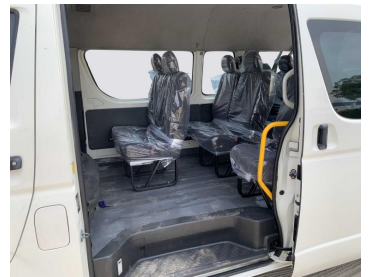

TOYOTA HIACE 2013 AT

Lot no 6253

SPECIFICATIONS		SPECIAL FEATURES
Body		TOYOTA HIACE 2013 A/T DEISEL
Condition	U	
Mileage	86128	

ENGINE & TRANSMISSION	
Engine Type	DEISEL
Transmission	A/T
Drive	R