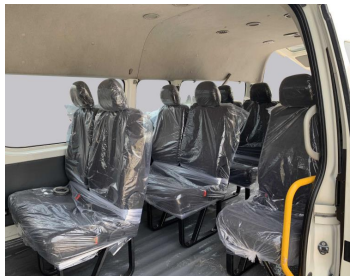

TOYOTA HIACE 2013 AT

Lot no 6253

SPECIFICATIONS		SPECIAL FEATURES
Body		TOYOTA HIACE 2013 A/T DEISEL
Condition	U	
Mileage	86128	

ENGINE & TRANSMISSION	
Engine Type	DEISEL
Transmission	A/T
Drive	R