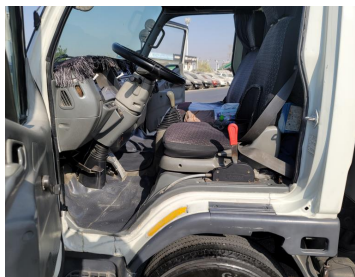

**MITSUBISHI WHITE M/T 1999**

**Lot no 0787**

SPECIFICATIONS		SPECIAL FEATURES
Body	HILUX TRUCK	MITSUBISHI RECOVERY 1999 M/T DEISEL
Condition	U	
Mileage	117857	

ENGINE & TRANSMISSION	
Engine Type	DEISEL
Transmission	M/T
Drive	L