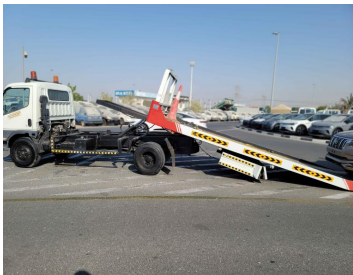

MITSUBISHI WHITE M/T 1999

Lot no 0787

SPECIFICATIONS		SPECIAL FEATURES
Body	PICKUP TRUCK	MITSUBISHI RECOVERY 1999 M/T DEISEL
Condition	U	
Mileage	117857	

ENGINE & TRANSMISSION	
Engine Type	DEISEL
Transmission	M/T
Drive	L