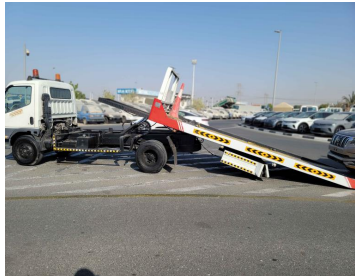

MITSUBISHI WHITE M/T 1999

Lot no 0787

SPECIFICATIONS		SPECIAL FEATURES
Body	HILUX TRUCK	MITSUBISHI RECOVERY 1999 M/T DEISEL
Condition	U	
Mileage	117857	

ENGINE & TRANSMISSION	
Engine Type	DEISEL
Transmission	M/T
Drive	L