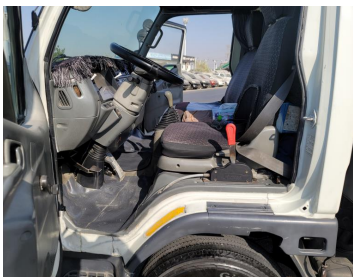

MITSUBISHI WHITE M/T 1999

Lot no 0787

SPECIFICATIONS		SPECIAL FEATURES
Body	PICKUP TRUCK	MITSUBISHI RECOVERY 1999 M/T DEISEL
Condition	U	
Mileage	117857	

ENGINE & TRANSMISSION	
Engine Type	DEISEL
Transmission	M/T
Drive	L