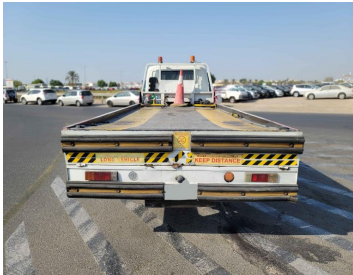

MITSUBISHI WHITE M/T 1999

Lot no 0787

SPECIFICATIONS		SPECIAL FEATURES
Body	PICKUP TRUCK	MITSUBISHI RECOVERY 1999 M/T DEISEL
Condition	U	
Mileage	117857	

ENGINE & TRANSMISSION	
Engine Type	DEISEL
Transmission	M/T
Drive	L