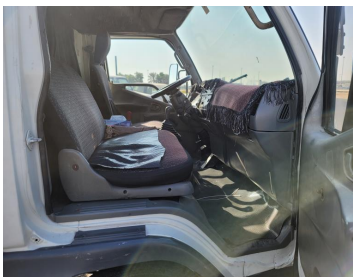

**MITSUBISHI WHITE M/T 1999**

**Lot no 0787**

SPECIFICATIONS		SPECIAL FEATURES
Body	HILUX TRUCK	MITSUBISHI RECOVERY 1999 M/T DEISEL
Condition	U	
Mileage	117857	

ENGINE & TRANSMISSION	
Engine Type	DEISEL
Transmission	M/T
Drive	L