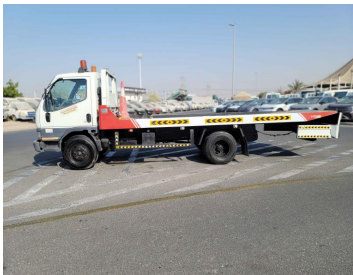

**MITSUBISHI WHITE M/T 1999**

**Lot no 0787**

SPECIFICATIONS		SPECIAL FEATURES
Body	HILUX TRUCK	MITSUBISHI RECOVERY 1999 M/T DEISEL
Condition	U	
Mileage	117857	

ENGINE & TRANSMISSION	
Engine Type	DEISEL
Transmission	M/T
Drive	L