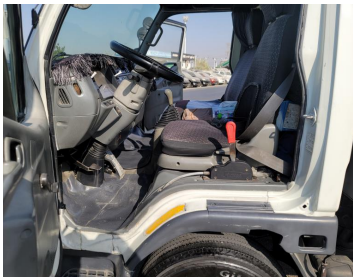

MITSUBISHI WHITE M/T 1999

Lot no 0787

SPECIFICATIONS		SPECIAL FEATURES
Body	PICKUP TRUCK	MITSUBISHI RECOVERY 1999 M/T DEISEL
Condition	U	
Mileage	117857	

ENGINE & TRANSMISSION	
Engine Type	DEISEL
Transmission	M/T
Drive	L