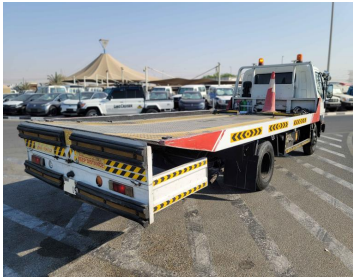

MITSUBISHI WHITE M/T 1999

Lot no 0787

SPECIFICATIONS		SPECIAL FEATURES
Body	HILUX TRUCK	MITSUBISHI RECOVERY 1999 M/T DEISEL
Condition	U	
Mileage	117857	

ENGINE & TRANSMISSION	
Engine Type	DEISEL
Transmission	M/T
Drive	L