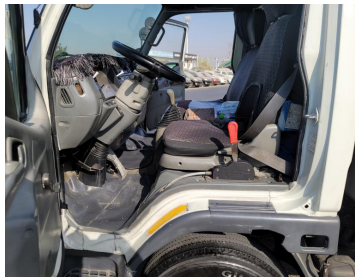

MITSUBISHI WHITE M/T 1999

Lot no 0787

SPECIFICATIONS		SPECIAL FEATURES
Body	HILUX TRUCK	MITSUBISHI RECOVERY 1999 M/T DEISEL
Condition	U	
Mileage	117857	

ENGINE & TRANSMISSION	
Engine Type	DEISEL
Transmission	M/T
Drive	L