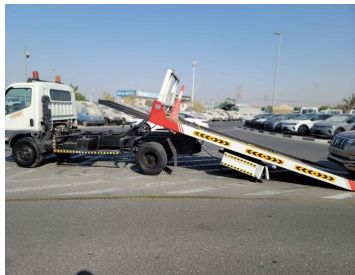

**MITSUBISHI WHITE M/T 1999**

**Lot no 0787**

SPECIFICATIONS		SPECIAL FEATURES
Body	HILUX TRUCK	MITSUBISHI RECOVERY 1999 M/T DEISEL
Condition	U	
Mileage	117857	

ENGINE & TRANSMISSION	
Engine Type	DEISEL
Transmission	M/T
Drive	L