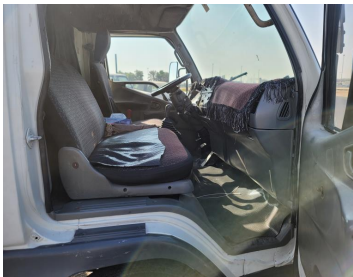

MITSUBISHI WHITE M/T 1999

Lot no 0787

SPECIFICATIONS		SPECIAL FEATURES
Body	HILUX TRUCK	MITSUBISHI RECOVERY 1999 M/T DEISEL
Condition	U	
Mileage	117857	

ENGINE & TRANSMISSION	
Engine Type	DEISEL
Transmission	M/T
Drive	L