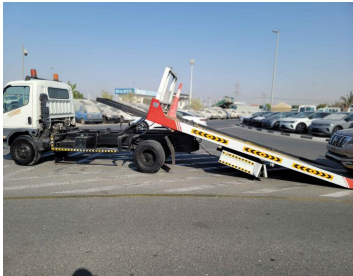

MITSUBISHI WHITE M/T 1999

Lot no 0787

SPECIFICATIONS		SPECIAL FEATURES
Body	PICKUP TRUCK	MITSUBISHI RECOVERY 1999 M/T DEISEL
Condition	U	
Mileage	117857	

ENGINE & TRANSMISSION	
Engine Type	DEISEL
Transmission	M/T
Drive	L