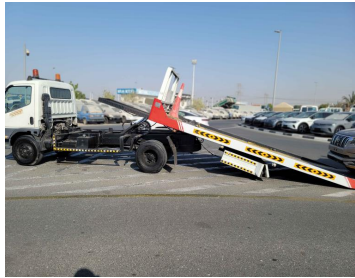

MITSUBISHI WHITE M/T 1999

Lot no 0787

SPECIFICATIONS		SPECIAL FEATURES
Body	HILUX TRUCK	MITSUBISHI RECOVERY 1999 M/T DEISEL
Condition	U	
Mileage	117857	

ENGINE & TRANSMISSION	
Engine Type	DEISEL
Transmission	M/T
Drive	L