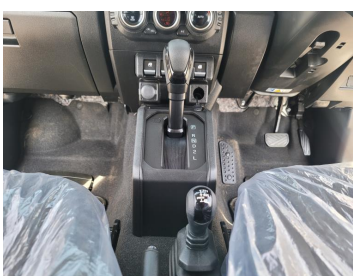

# SUZUKI JIMNY 2021 AUTO

Lot no 5176

SPECIFICATIONS		SPECIAL FEATURES
Body	SUV	SUZUKI JIMNY 2021 A/T PETROL
Condition	U	
Mileage	3630	

ENGINE & TRANSMISSION	
Engine Type	PETROL
Transmission	A/T
Drive	R