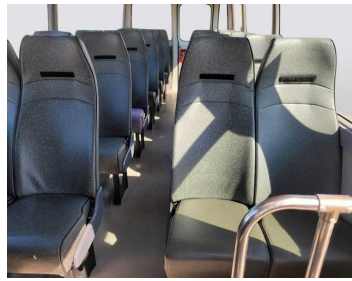

TOYOTA COASTER M/T2008

Lot no 0278

SPECIFICATIONS		SPECIAL FEATURES
Body	VAN	TOYOTA COASTER 2008 M/T DEISEL
Condition	U	
Mileage	120000	

ENGINE & TRANSMISSION	
Engine Type	DEISEL
Transmission	M/T
Drive	R