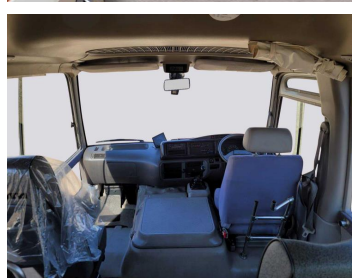

# TOYOTA COASTER M/T2008

Lot no 0278

SPECIFICATIONS		SPECIAL FEATURES
Body		TOYOTA COASTER 2008 M/T DEISEL
Condition	U	
Mileage	120000	

ENGINE & TRANSMISSION	
Engine Type	DEISEL
Transmission	M/T
Drive	R