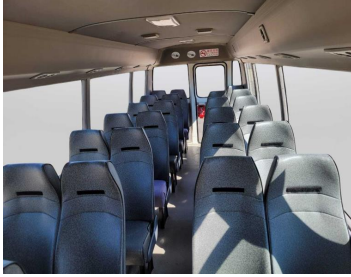

TOYOTA COASTER M/T2008

Lot no 0278

SPECIFICATIONS		SPECIAL FEATURES
Body	VAN	TOYOTA COASTER 2008 M/T DEISEL
Condition	U	
Mileage	120000	

ENGINE & TRANSMISSION	
Engine Type	DEISEL
Transmission	M/T
Drive	R