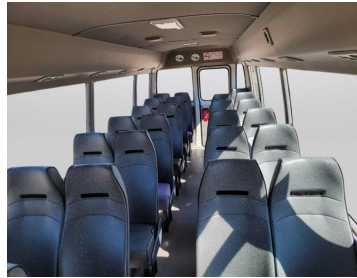

# TOYOTA COASTER M/T2008

Lot no 0278

SPECIFICATIONS		SPECIAL FEATURES
Body		TOYOTA COASTER 2008 M/T DEISEL
Condition	U	
Mileage	120000	

ENGINE & TRANSMISSION	
Engine Type	DEISEL
Transmission	M/T
Drive	R