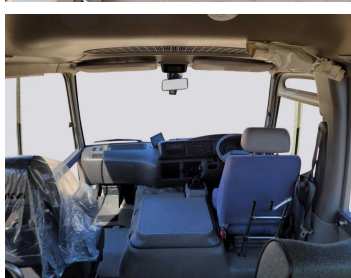

TOYOTA COASTER M/T2008

Lot no 0278

SPECIFICATIONS		SPECIAL FEATURES
Body	VAN	TOYOTA COASTER 2008 M/T DEISEL
Condition	U	
Mileage	120000	

ENGINE & TRANSMISSION	
Engine Type	DEISEL
Transmission	M/T
Drive	R