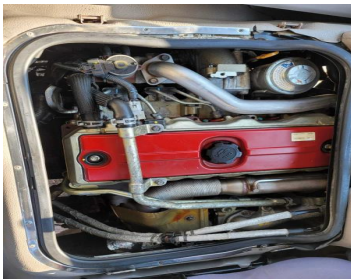

# TOYOTA COASTER M/T2008

Lot no 0278

SPECIFICATIONS		SPECIAL FEATURES
Body		TOYOTA COASTER 2008 M/T DEISEL
Condition	U	
Mileage	120000	

ENGINE & TRANSMISSION	
Engine Type	DEISEL
Transmission	M/T
Drive	R