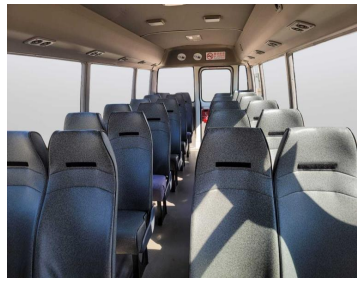

TOYOTA COASTER M/T2008

Lot no 0278

SPECIFICATIONS		SPECIAL FEATURES
Body	VAN	TOYOTA COASTER 2008 M/T DEISEL
Condition	U	
Mileage	120000	

ENGINE & TRANSMISSION	
Engine Type	DEISEL
Transmission	M/T
Drive	R