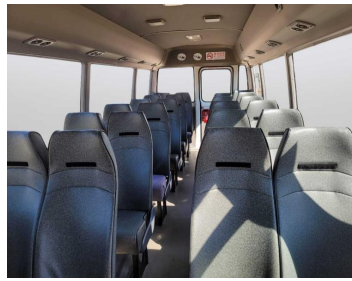

# TOYOTA COASTER M/T2008

Lot no 0278

SPECIFICATIONS		SPECIAL FEATURES
Body		TOYOTA COASTER 2008 M/T DEISEL
Condition	U	
Mileage	120000	

ENGINE & TRANSMISSION	
Engine Type	DEISEL
Transmission	M/T
Drive	R