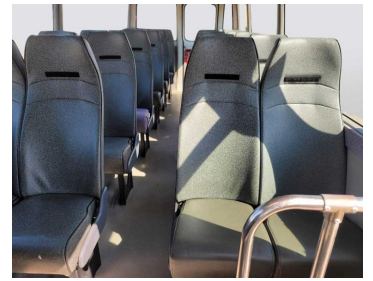

# TOYOTA COASTER M/T2008

Lot no 0278

SPECIFICATIONS		SPECIAL FEATURES
Body		TOYOTA COASTER 2008 M/T DEISEL
Condition	U	
Mileage	120000	

ENGINE & TRANSMISSION	
Engine Type	DEISEL
Transmission	M/T
Drive	R