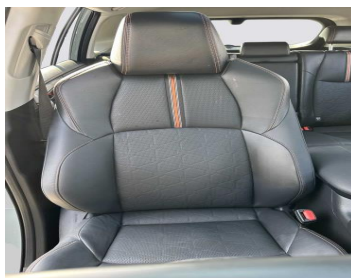

# TOYOTA RAV4 AUTOMATIC YEAR 2022

Lot no 1338

SPECIFICATIONS		SPECIAL FEATURES
Body	TOYOTA LEXUS	TOYOTA RAV4 2022 A/T PETROL
Condition	U	
Mileage	13196	

ENGINE & TRANSMISSION	
Engine Type	PETROL
Transmission	A/T
Drive	R