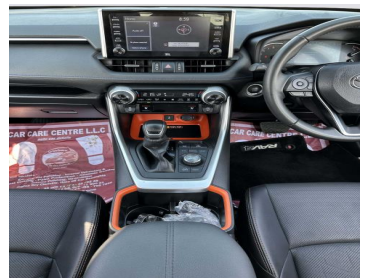

TOYOTA RAV4 AUTOMATIC YEAR 2022

Lot no 1338

SPECIFICATIONS		SPECIAL FEATURES
Body	SUV	TOYOTA RAV4 2022 A/T PETROL
Condition	U	
Mileage	13196	

ENGINE & TRANSMISSION	
Engine Type	PETROL
Transmission	A/T
Drive	R