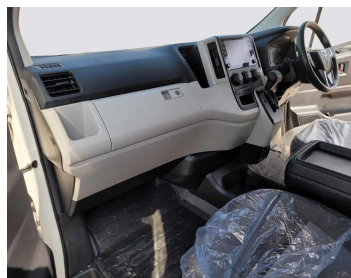

TOYOTA HIACE VAN 2021

Lot no 1693

SPECIFICATIONS		SPECIAL FEATURES
Body	HIACE	TOYOTA HIACE 2021 A/T DEISEL
Condition	U	
Mileage	32150	

ENGINE & TRANSMISSION	
Engine Type	DEISEL
Transmission	A/T
Drive	R