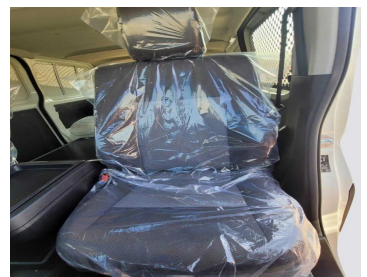

TOYOTA HIACE VAN 2021

Lot no 1693

SPECIFICATIONS		SPECIAL FEATURES
Body	HIACE	TOYOTA HIACE 2021 A/T DEISEL
Condition	U	
Mileage	32150	

ENGINE & TRANSMISSION	
Engine Type	DEISEL
Transmission	A/T
Drive	R