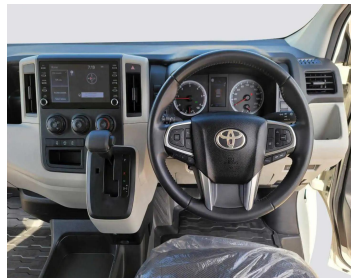

TOYOTA HIACE VAN 2021

Lot no 1693

SPECIFICATIONS		SPECIAL FEATURES
Body	HIACE	TOYOTA HIACE 2021 A/T DEISEL
Condition	U	
Mileage	32150	

ENGINE & TRANSMISSION	
Engine Type	DEISEL
Transmission	A/T
Drive	R