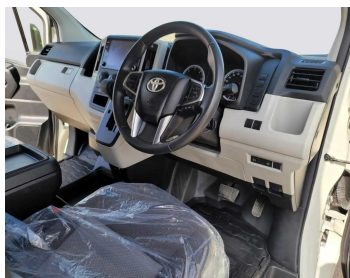

TOYOTA HIACE VAN 2021

Lot no 1693

SPECIFICATIONS		SPECIAL FEATURES
Body	HIACE	TOYOTA HIACE 2021 A/T DEISEL
Condition	U	
Mileage	32150	

ENGINE & TRANSMISSION	
Engine Type	DEISEL
Transmission	A/T
Drive	R