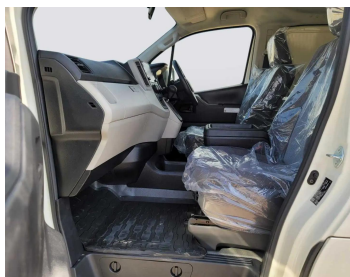

TOYOTA HIACE VAN 2021

Lot no 1693

SPECIFICATIONS		SPECIAL FEATURES
Body	HIACE	TOYOTA HIACE 2021 A/T DEISEL
Condition	U	
Mileage	32150	

ENGINE & TRANSMISSION	
Engine Type	DEISEL
Transmission	A/T
Drive	R