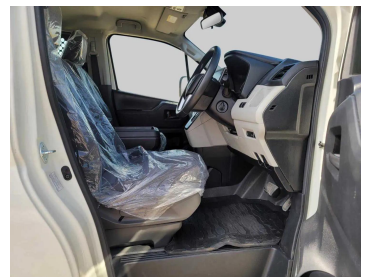

TOYOTA HIACE VAN 2021

Lot no 1693

SPECIFICATIONS		SPECIAL FEATURES
Body	HIACE	TOYOTA HIACE 2021 A/T DEISEL
Condition	U	
Mileage	32150	

ENGINE & TRANSMISSION	
Engine Type	DEISEL
Transmission	A/T
Drive	R