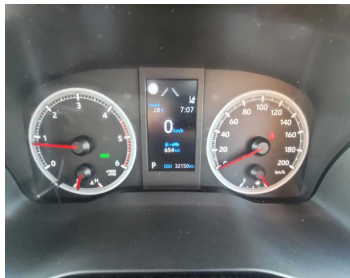

TOYOTA HIACE VAN 2021

Lot no 1693

SPECIFICATIONS		SPECIAL FEATURES
Body	HIACE	TOYOTA HIACE 2021 A/T DEISEL
Condition	U	
Mileage	32150	

ENGINE & TRANSMISSION	
Engine Type	DEISEL
Transmission	A/T
Drive	R