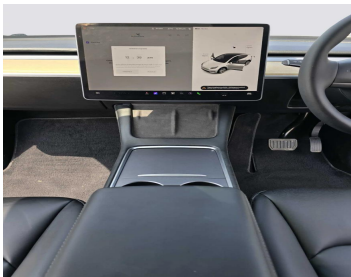

TESLA MODEL Y WHITE 2022

Lot no 6486

SPECIFICATIONS		SPECIAL FEATURES
Body	SEDAN	TESLA MODEL Y 2022 A/T EV
Condition	U	
Mileage	2017	

ENGINE & TRANSMISSION	
Engine Type	EV
Transmission	A/T
Drive	R