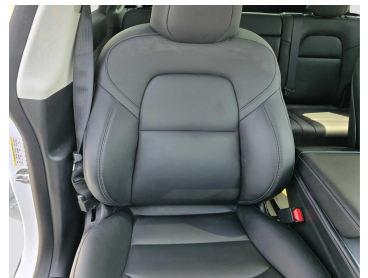

TESLA MODEL Y WHITE 2022

Lot no 6486

SPECIFICATIONS		SPECIAL FEATURES
Body	SEDAN	TESLA MODEL Y 2022 A/T EV
Condition	U	
Mileage	2017	

ENGINE & TRANSMISSION	
Engine Type	EV
Transmission	A/T
Drive	R