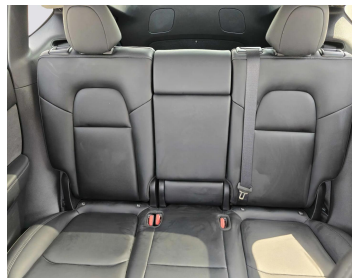

TESLA MODEL Y WHITE 2022

Lot no 6486

SPECIFICATIONS		SPECIAL FEATURES
Body	SEDAN	TESLA MODEL Y 2022 A/T EV
Condition	U	
Mileage	2017	

ENGINE & TRANSMISSION	
Engine Type	EV
Transmission	A/T
Drive	R