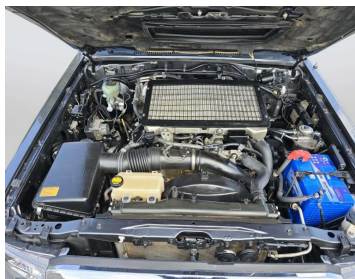

TOYOTA LAND CRUISER PICKUP

Lot no 5434

SPECIFICATIONS		SPECIAL FEATURES
Body	PICKUP TRUCK	TOYOTA LAND CRUISER 2015 A/T PETROL
Condition	N	
Mileage	66206	

ENGINE & TRANSMISSION	
Engine Type	PETROL
Transmission	A/T
Drive	R