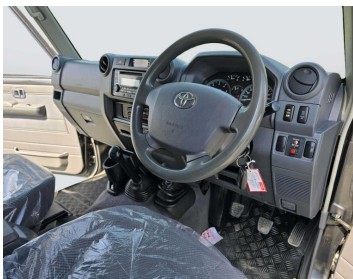

TOYOTA LAND CRUISER PICKUP

Lot no 5434

SPECIFICATIONS		SPECIAL FEATURES
Body	PICKUP TRUCK	TOYOTA LAND CRUISER 2015 A/T PETROL
Condition	N	
Mileage	66206	

ENGINE & TRANSMISSION	
Engine Type	PETROL
Transmission	A/T
Drive	R