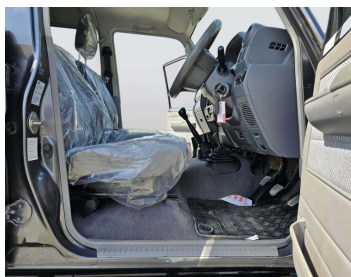

TOYOTA LAND CRUISER PICKUP

Lot no 5434

SPECIFICATIONS		SPECIAL FEATURES
Body	PICKUP TRUCK	TOYOTA LAND CRUISER 2015 A/T PETROL
Condition	N	
Mileage	66206	

ENGINE & TRANSMISSION	
Engine Type	PETROL
Transmission	A/T
Drive	R