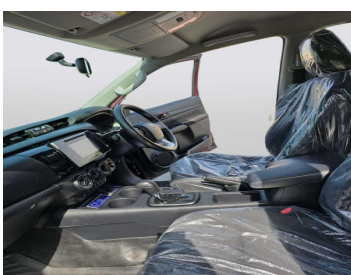

TOYOTA HILUX 2017 SR

Lot no 1674

SPECIFICATIONS		SPECIAL FEATURES
Body	PICKUP TRUCK	TOYOTA HILUX 2017 A/T DEISEL
Condition	U	
Mileage	55120	

ENGINE & TRANSMISSION	
Engine Type	DEISEL
Transmission	A/T
Drive	R