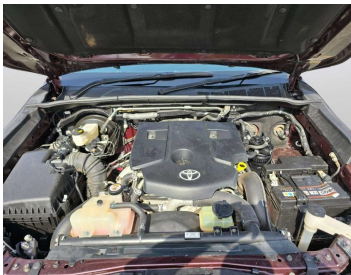

TOYOTA HILUX 2017 SR

Lot no 1674

SPECIFICATIONS		SPECIAL FEATURES
Body	PICKUP TRUCK	TOYOTA HILUX 2017 A/T DEISEL
Condition	U	
Mileage	55120	

ENGINE & TRANSMISSION	
Engine Type	DEISEL
Transmission	A/T
Drive	R