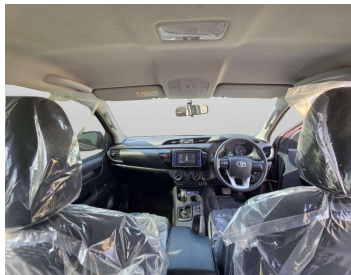

TOYOTA HILUX 2017 SR

Lot no 1674

SPECIFICATIONS		SPECIAL FEATURES
Body	PICKUP TRUCK	TOYOTA HILUX 2017 A/T DEISEL
Condition	U	
Mileage	55120	

ENGINE & TRANSMISSION	
Engine Type	DEISEL
Transmission	A/T
Drive	R