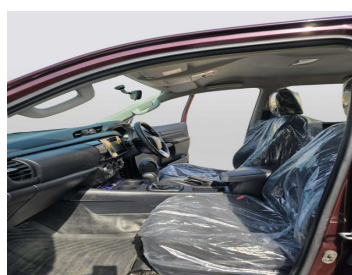

TOYOTA HILUX 2017 SR

Lot no 1674

SPECIFICATIONS		SPECIAL FEATURES
Body	PICKUP TRUCK	TOYOTA HILUX 2017 A/T DEISEL
Condition	U	
Mileage	55120	

ENGINE & TRANSMISSION	
Engine Type	DEISEL
Transmission	A/T
Drive	R