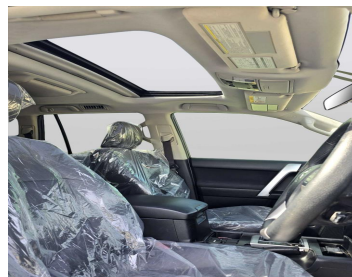

TOYOTA LANDCRUISER PRADO 2017

Lot no 9062

SPECIFICATIONS		SPECIAL FEATURES
Body	SUV	TOYOTA PRADO 2017 A/T DEISEL
Condition	U	
Mileage	68114	

ENGINE & TRANSMISSION	
Engine Type	DEISEL
Transmission	A/T
Drive	R