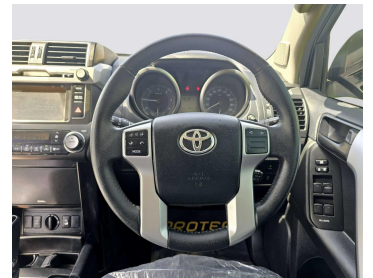

TOYOTA LANDCRUISER PRADO 2017

Lot no 9062

SPECIFICATIONS		SPECIAL FEATURES
Body	SUV	TOYOTA PRADO 2017 A/T DEISEL
Condition	U	
Mileage	68114	

ENGINE & TRANSMISSION	
Engine Type	DEISEL
Transmission	A/T
Drive	R