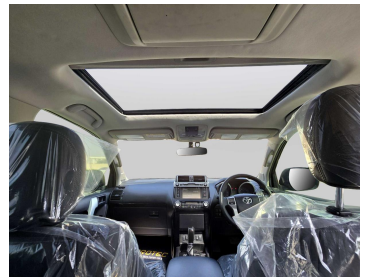

TOYOTA LANDCRUISER PRADO 2017 GRAY AUTOMATIC AUS APECS

Lot no 9062

SPECIFICATIONS		SPECIAL FEATURES
Body	SUV	TOYOTA PRADO 2017 A/T DEISEL
Condition	U	
Mileage	68114	

ENGINE & TRANSMISSION	
Engine Type	DEISEL
Transmission	A/T
Drive	R