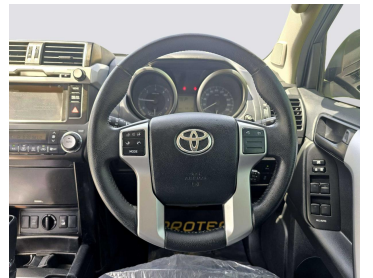

TOYOTA LANDCRUISER PRADO 2017 GRAY AUTOMATIC AUS APECS

Lot no 9062

SPECIFICATIONS		SPECIAL FEATURES
Body	SUV	TOYOTA PRADO 2017 A/T DEISEL
Condition	U	
Mileage	68114	

ENGINE & TRANSMISSION	
Engine Type	DEISEL
Transmission	A/T
Drive	R