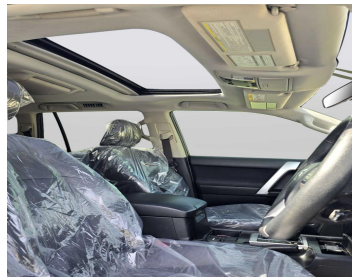

TOYOTA LANDCRUISER PRADO 2017 GRAY AUTOMATIC AUS APECS

Lot no 9062

SPECIFICATIONS		SPECIAL FEATURES
Body	SUV	TOYOTA PRADO 2017 A/T DEISEL
Condition	U	
Mileage	68114	

ENGINE & TRANSMISSION	
Engine Type	DEISEL
Transmission	A/T
Drive	R