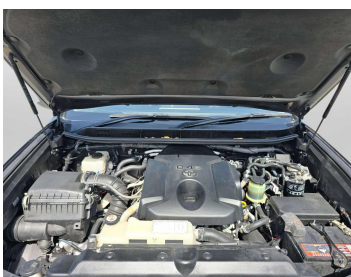

TOYOTA LANDCRUISER PRADO 2017

Lot no 9062

SPECIFICATIONS		SPECIAL FEATURES
Body	SUV	TOYOTA PRADO 2017 A/T DEISEL
Condition	U	
Mileage	68114	

ENGINE & TRANSMISSION	
Engine Type	DEISEL
Transmission	A/T
Drive	R