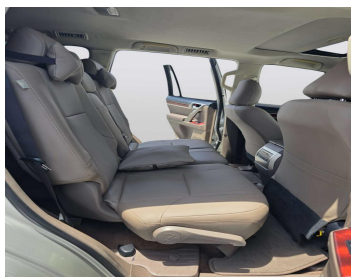

LEXUS GX460 GOLDEN AT 8660

Lot no 8660

| SPECIFICATIONS | | SPECIAL FEATURES |
|----------------|-------|-----------------------|
| Body | SUV | LEXUS 2013 A/T DEISEL |
| Condition | U | |
| Mileage | 85147 | |