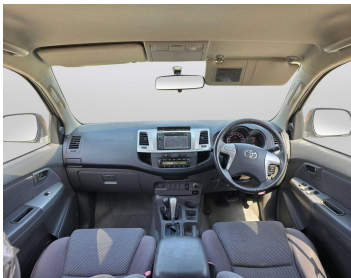

TOYOTA HILUX 2013 SR

Lot no 8858

SPECIFICATIONS		SPECIAL FEATURES
Body	PICKUP TRUCK	TOYOTA HILUX 2013 A/T DEISEL
Condition	U	
Mileage	76142	

ENGINE & TRANSMISSION	
Engine Type	DEISEL
Transmission	A/T
Drive	R