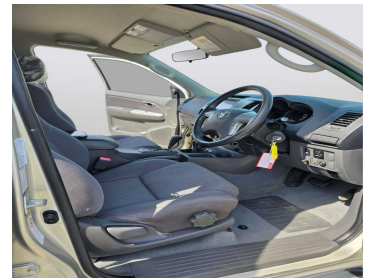

TOYOTA HILUX 2013 SR

Lot no 8858

SPECIFICATIONS		SPECIAL FEATURES
Body	PICKUP TRUCK	TOYOTA HILUX 2013 A/T DEISEL
Condition	U	
Mileage	76142	

ENGINE & TRANSMISSION	
Engine Type	DEISEL
Transmission	A/T
Drive	R