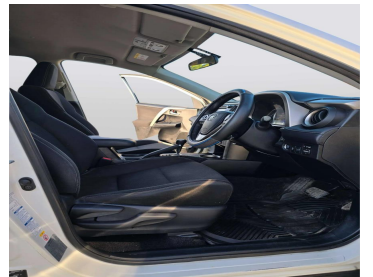

TOYOTA RAV4 WHITE 2014

Lot no 7060

SPECIFICATIONS		SPECIAL FEATURES
Body	SUV	TOYOTA RAV4 2014 A/T PETROL
Condition	U	
Mileage	87164	

ENGINE & TRANSMISSION	
Engine Type	PETROL
Transmission	A/T
Drive	R