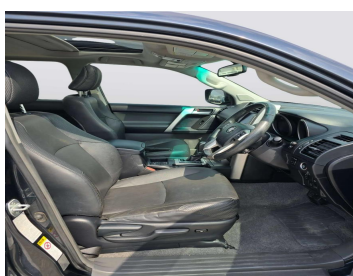

TOYOTA LAND CRUISER PRADO 2009 2DOOR

Lot no 0483

SPECIFICATIONS		SPECIAL FEATURES
Body	SUV	TOYOTA PRADO 2009 A/T DEISEL
Condition	U	
Mileage	87161	

ENGINE & TRANSMISSION	
Engine Type	DEISEL
Transmission	A/T
Drive	R