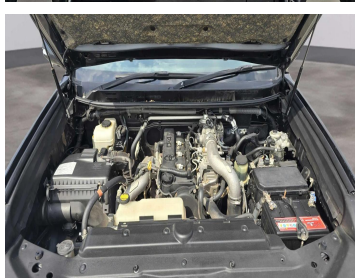

TOYOTA LAND CRUISER PRADO 2009 2DOOR

Lot no 0483

SPECIFICATIONS		SPECIAL FEATURES
Body	SUV	TOYOTA PRADO 2009 A/T DEISEL
Condition	U	
Mileage	87161	

ENGINE & TRANSMISSION	
Engine Type	DEISEL
Transmission	A/T
Drive	R