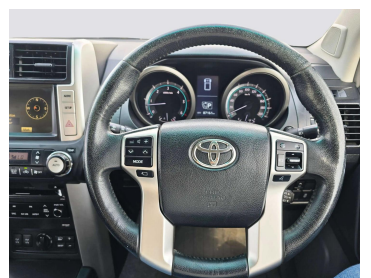

TOYOTA LAND CRUISER PRADO 2009 2DOOR

Lot no 0483

SPECIFICATIONS		SPECIAL FEATURES
Body	SUV	TOYOTA PRADO 2009 A/T DEISEL
Condition	U	
Mileage	87161	

ENGINE & TRANSMISSION	
Engine Type	DEISEL
Transmission	A/T
Drive	R