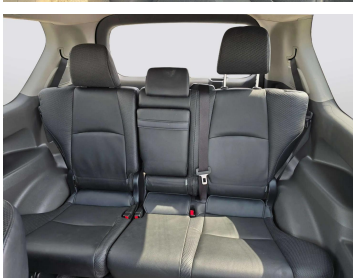

TOYOTA LAND CRUISER PRADO 2009 2DOOR

Lot no 0483

SPECIFICATIONS		SPECIAL FEATURES
Body	SUV	TOYOTA PRADO 2009 A/T DEISEL
Condition	U	
Mileage	87161	

ENGINE & TRANSMISSION	
Engine Type	DEISEL
Transmission	A/T
Drive	R