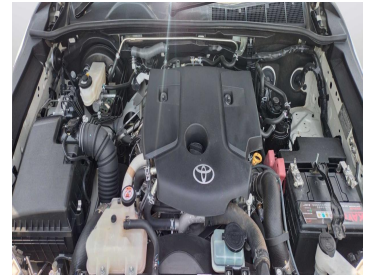

# TOYOTA HILUX PICKUP 2022

Lot no 7208

SPECIFICATIONS		SPECIAL FEATURES
Body	PICKUP TRUCK	TOYOTA HILUX 2022 M/T DEISEL
Condition	U	
Mileage	33907	

ENGINE & TRANSMISSION	
Engine Type	DEISEL
Transmission	M/T
Drive	R