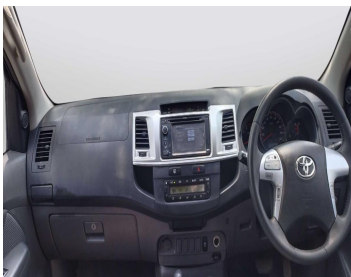

TOYOTA HILUX PICKUP 2013 SR

Lot no 1680

SPECIFICATIONS		SPECIAL FEATURES
Body	PICKUP TRUCK	TOYOTA HILUX 2013 A/T DEISEL
Condition	U	
Mileage	76123	

ENGINE & TRANSMISSION	
Engine Type	DEISEL
Transmission	A/T
Drive	R