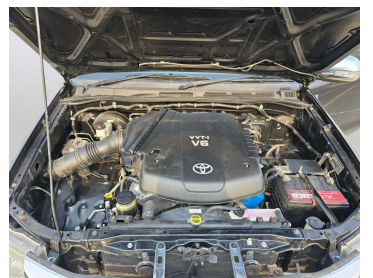

TOYOTA HILUX 2005 SR MANUAL AUS APECS

Lot no 2038

SPECIFICATIONS		SPECIAL FEATURES
Body	HILUX TRUCK	TOYOTA HILUX 2005 M/T PETROL
Condition	U	
Mileage	98125	

ENGINE & TRANSMISSION	
Engine Type	PETROL
Transmission	M/T
Drive	R