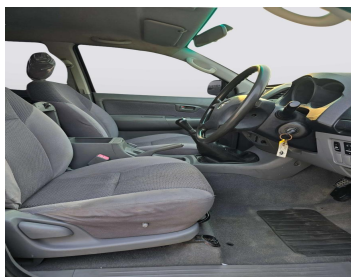

TOYOTA HILUX 2005 SR MANUAL AUS APECS

Lot no 2038

SPECIFICATIONS		SPECIAL FEATURES
Body	HILUX TRUCK	TOYOTA HILUX 2005 M/T PETROL
Condition	U	
Mileage	98125	

ENGINE & TRANSMISSION	
Engine Type	PETROL
Transmission	M/T
Drive	R