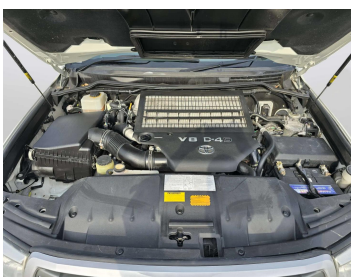

# TOYOYA LANDCRUISER SAHARA

Lot no 6902

SPECIFICATIONS		SPECIAL FEATURES
Body	SUV	TOYOTA LAND CRUISER 2013 A/T DEISEL
Condition	U	
Mileage	70120	

ENGINE & TRANSMISSION	
Engine Type	DEISEL
Transmission	A/T
Drive	R