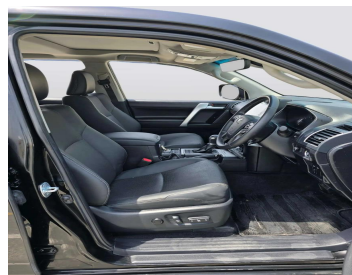

TOYOTA PRADO TX 2021

Lot no 2335

SPECIFICATIONS		SPECIAL FEATURES
Body	SUV	TOYOTA PRADO 2021 A/T PETROL
Condition	U	
Mileage	66480	

ENGINE & TRANSMISSION	
Engine Type	PETROL
Transmission	A/T
Drive	R