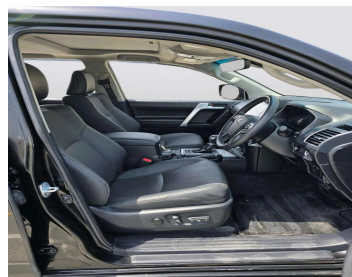

TOYOTA PRADO TX 2021

Lot no 2335

SPECIFICATIONS		SPECIAL FEATURES
Body	SUV	TOYOTA PRADO 2021 A/T PETROL
Condition	U	
Mileage	66480	

ENGINE & TRANSMISSION	
Engine Type	PETROL
Transmission	A/T
Drive	R