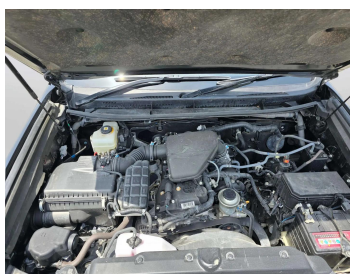

TOYOTA PRADO TX 2021

Lot no 2335

SPECIFICATIONS		SPECIAL FEATURES
Body	SUV	TOYOTA PRADO 2021 A/T PETROL
Condition	U	
Mileage	66480	

ENGINE & TRANSMISSION	
Engine Type	PETROL
Transmission	A/T
Drive	R