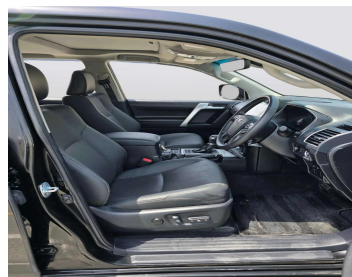

TOYOTA PRADO TX 2021 AUTOMATIC AUC APECS

Lot no 2335

SPECIFICATIONS		SPECIAL FEATURES
Body	SUV	TOYOTA PRADO 2021 A/T PETROL
Condition	U	
Mileage	66480	

ENGINE & TRANSMISSION	
Engine Type	PETROL
Transmission	A/T
Drive	R