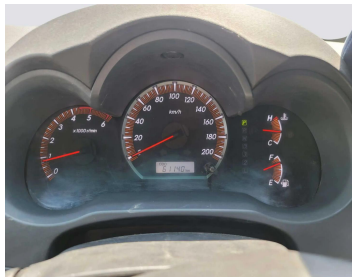

TOYOTA HILUX 2013 GOLD AUTOMATIC AUS APECS

Lot no 4769

SPECIFICATIONS		SPECIAL FEATURES
Body	HILUX TRUCK	TOYOTA HILUX 2013 A/T DEISEL
Condition	U	
Mileage	61140	

ENGINE & TRANSMISSION	
Engine Type	DEISEL
Transmission	A/T
Drive	R