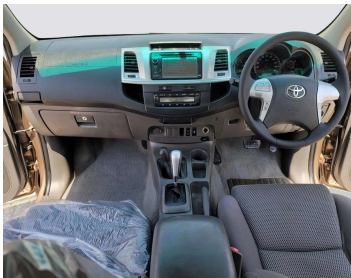

TOYOTA HILUX 2013 GOLD

Lot no 4769

SPECIFICATIONS		SPECIAL FEATURES
Body	PICKUP TRUCK	TOYOTA HILUX 2013 A/T DEISEL
Condition	U	
Mileage	61140	

ENGINE & TRANSMISSION	
Engine Type	DEISEL
Transmission	A/T
Drive	R