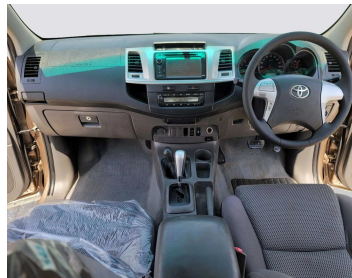

TOYOTA HILUX 2013 GOLD

Lot no 4769

SPECIFICATIONS		SPECIAL FEATURES
Body	HILUX TRUCK	TOYOTA HILUX 2013 A/T DEISEL
Condition	U	
Mileage	61140	

ENGINE & TRANSMISSION	
Engine Type	DEISEL
Transmission	A/T
Drive	R