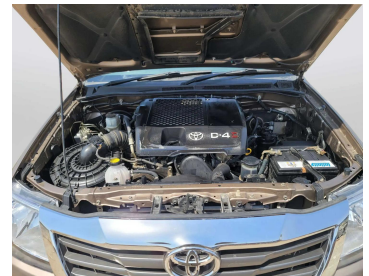

TOYOTA HILUX 2013 GOLD

Lot no 4769

SPECIFICATIONS		SPECIAL FEATURES
Body	HILUX TRUCK	TOYOTA HILUX 2013 A/T DEISEL
Condition	U	
Mileage	61140	

ENGINE & TRANSMISSION	
Engine Type	DEISEL
Transmission	A/T
Drive	R