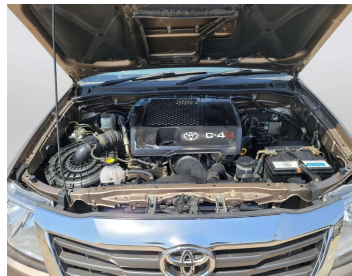

TOYOTA HILUX 2013 GOLD

Lot no 4769

SPECIFICATIONS		SPECIAL FEATURES
Body	PICKUP TRUCK	TOYOTA HILUX 2013 A/T DEISEL
Condition	U	
Mileage	61140	

ENGINE & TRANSMISSION	
Engine Type	DEISEL
Transmission	A/T
Drive	R