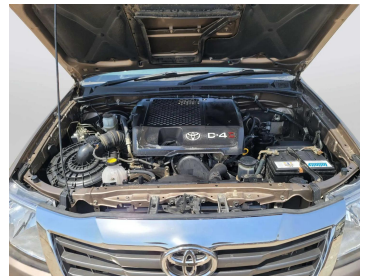

TOYOTA HILUX 2013 GOLD AUTOMATIC AUS APECS

Lot no 4769

SPECIFICATIONS		SPECIAL FEATURES
Body	HILUX TRUCK	TOYOTA HILUX 2013 A/T DEISEL
Condition	U	
Mileage	61140	

ENGINE & TRANSMISSION	
Engine Type	DEISEL
Transmission	A/T
Drive	R