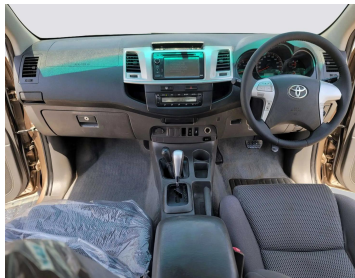

TOYOTA HILUX 2013 GOLD AUTOMATIC AUS APECS

Lot no 4769

SPECIFICATIONS		SPECIAL FEATURES
Body	HILUX TRUCK	TOYOTA HILUX 2013 A/T DEISEL
Condition	U	
Mileage	61140	

ENGINE & TRANSMISSION	
Engine Type	DEISEL
Transmission	A/T
Drive	R