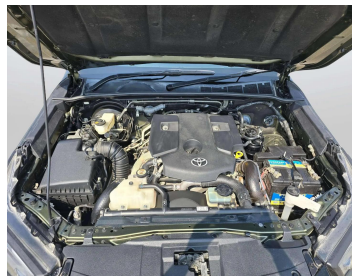

TOYOTA HILUX SR 2020 GRAY AUTO TRANS AUS SPECS

Lot no 8405

SPECIFICATIONS		SPECIAL FEATURES
Body	HILUX TRUCK	TOYOTA HILUX 2020 A/T DEISEL
Condition	U	
Mileage	11,733	

ENGINE & TRANSMISSION	
Engine Type	DEISEL
Transmission	A/T
Drive	R