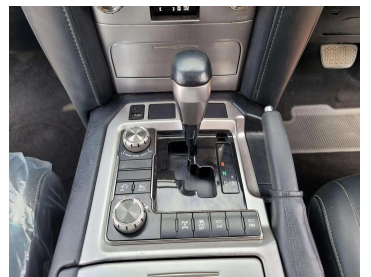

# TOYOTA LAND CRUISER 2019

Lot no 8093

SPECIFICATIONS		SPECIAL FEATURES
Body	SUV	TOYOTA LAND CRUISER 2019 A/T DEISEL
Condition	U	
Mileage	68,231	

ENGINE & TRANSMISSION	
Engine Type	DEISEL
Transmission	A/T
Drive	R