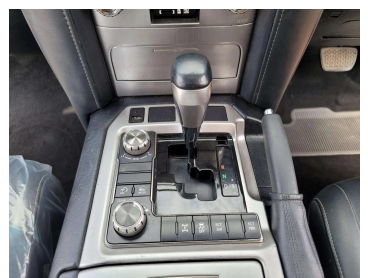

TOYOTA LAND CRUISER 2019 AUTOMATIC AUS SPECS

Lot no 8093

SPECIFICATIONS		SPECIAL FEATURES
Body	SUV	TOYOTA LAND CRUISER 2019 A/T DEISEL
Condition	U	
Mileage	68,231	

ENGINE & TRANSMISSION	
Engine Type	DEISEL
Transmission	A/T
Drive	R