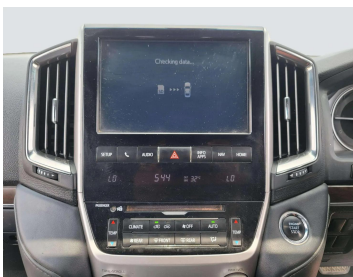

# TOYOTA LAND CRUISER 2019

Lot no 8093

SPECIFICATIONS		SPECIAL FEATURES
Body	SUV	TOYOTA LAND CRUISER 2019 A/T DEISEL
Condition	U	
Mileage	68,231	

ENGINE & TRANSMISSION	
Engine Type	DEISEL
Transmission	A/T
Drive	R