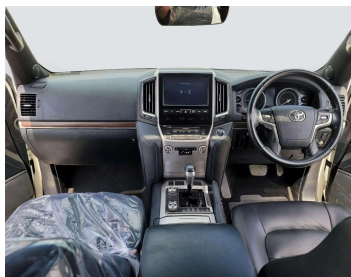

TOYOTA LAND CRUISER 2019 AUTOMATIC AUS SPECS

Lot no 8093

SPECIFICATIONS		SPECIAL FEATURES
Body	SUV	TOYOTA LAND CRUISER 2019 A/T DEISEL
Condition	U	
Mileage	68,231	

ENGINE & TRANSMISSION	
Engine Type	DEISEL
Transmission	A/T
Drive	R