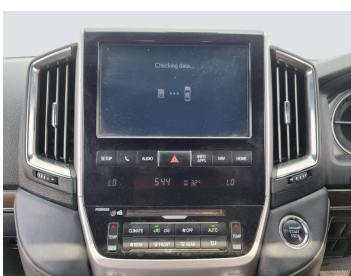

TOYOTA LAND CRUISER 2019 AUTOMATIC AUS SPECS

Lot no 8093

SPECIFICATIONS		SPECIAL FEATURES
Body	SUV	TOYOTA LAND CRUISER 2019 A/T DEISEL
Condition	U	
Mileage	68,231	

ENGINE & TRANSMISSION	
Engine Type	DEISEL
Transmission	A/T
Drive	R