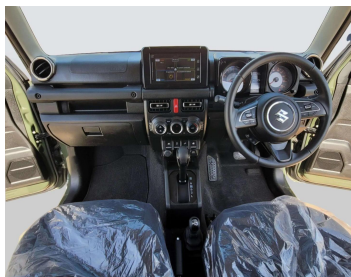

# SUZUKI JIMNY 2019 GREEN AUTOMATIC AUS SPECS

Lot no 5316

SPECIFICATIONS		SPECIAL FEATURES
----------------	--	------------------

<b>Body</b>	<b>SUV</b>	<b>SUZUKI JIMNY 2019 A/T PETROL</b>
<b>Condition</b>	<b>U</b>	
<b>Mileage</b>	<b>39221</b>	