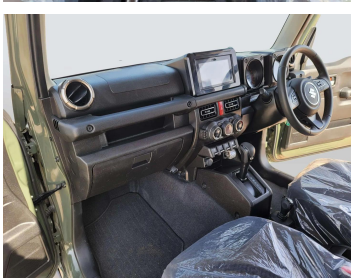

# SUZUKI JIMNY 2019 GREEN AUTOMATIC AUS SPECS

Lot no 5316

SPECIFICATIONS		SPECIAL FEATURES
----------------	--	------------------

<b>Body</b>	<b>SUV</b>	<b>SUZUKI JIMNY 2019 A/T PETROL</b>
<b>Condition</b>	<b>U</b>	
<b>Mileage</b>	<b>39221</b>	