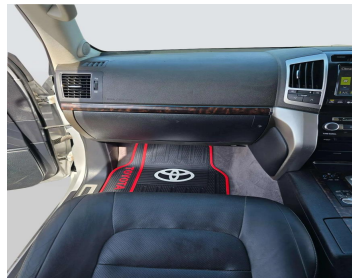

TOYOTA LANDCRUISER 2014 FACELIFT

Lot no 4230

SPECIFICATIONS		SPECIAL FEATURES
Body	SUV	TOYOTA LAND CRUISER 2014 A/T DEISEL
Condition	U	
Mileage	81,247	

ENGINE & TRANSMISSION	
Engine Type	DEISEL
Transmission	A/T
Drive	R