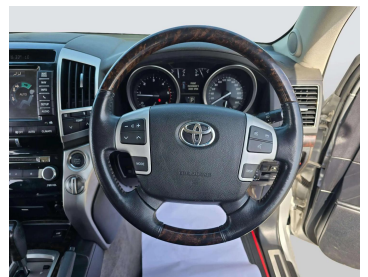

TOYOTA LANDCRUISER 2014 FACELIFT

Lot no 4230

SPECIFICATIONS		SPECIAL FEATURES
Body	SUV	TOYOTA LAND CRUISER 2014 A/T DEISEL
Condition	U	
Mileage	81,247	

ENGINE & TRANSMISSION	
Engine Type	DEISEL
Transmission	A/T
Drive	R