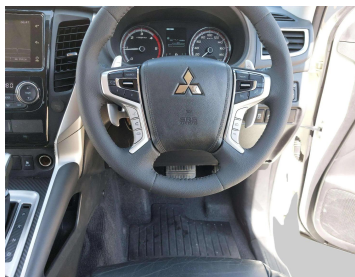

MITSUBISHI PAJERO 2016 AUTOMATIC AUS SPECS

Lot no 5607

SPECIFICATIONS		SPECIAL FEATURES
Body	SUV	MITSUBISHI PAJERO 2016 A/T DEISEL
Condition	U	
Mileage	72,706	

ENGINE & TRANSMISSION	
Engine Type	DEISEL
Transmission	A/T
Drive	R