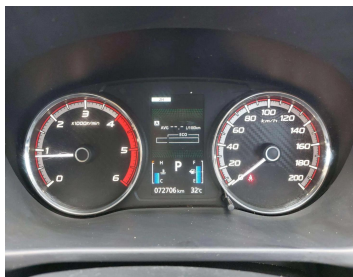

MITSUBISHI PAJERO 2016 AUTOMATIC AUS SPECS

Lot no 5607

SPECIFICATIONS		SPECIAL FEATURES
Body	SUV	MITSUBISHI PAJERO 2016 A/T DEISEL
Condition	U	
Mileage	72,706	

ENGINE & TRANSMISSION	
Engine Type	DEISEL
Transmission	A/T
Drive	R