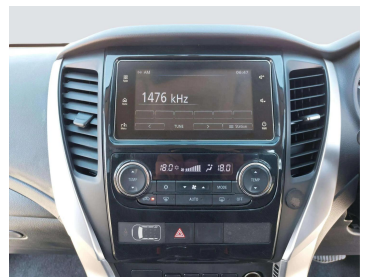

MITSUBISHI PAJERO 2016 AUTOMATIC AUS SPECS

Lot no 5607

SPECIFICATIONS		SPECIAL FEATURES
Body	SUV	MITSUBISHI PAJERO 2016 A/T DEISEL
Condition	U	
Mileage	72,706	

ENGINE & TRANSMISSION	
Engine Type	DEISEL
Transmission	A/T
Drive	R