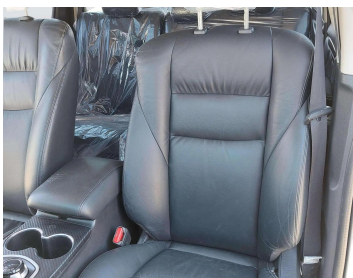

MITSUBISHI PAJERO 2016 AUTOMATIC AUS SPECS

Lot no 5607

SPECIFICATIONS		SPECIAL FEATURES
Body	SUV	MITSUBISHI PAJERO 2016 A/T DEISEL
Condition	U	
Mileage	72,706	

ENGINE & TRANSMISSION	
Engine Type	DEISEL
Transmission	A/T
Drive	R