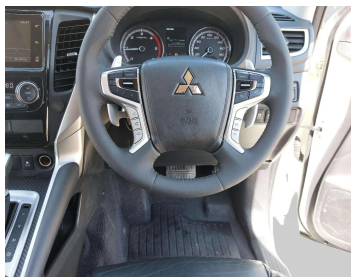

MITSUBISHI PAJERO 2016 AUTOMATIC AUS SPECS

Lot no 5607

SPECIFICATIONS		SPECIAL FEATURES
Body	SUV	MITSUBISHI PAJERO 2016 A/T DEISEL
Condition	U	
Mileage	72,706	

ENGINE & TRANSMISSION	
Engine Type	DEISEL
Transmission	A/T
Drive	R