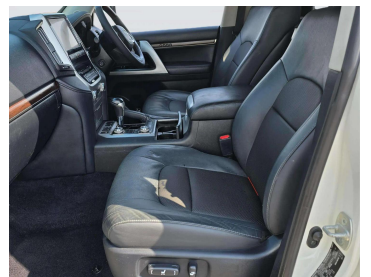

TOYOTA LAND CRUISER 2018 WHITE AUTOMATIC AUS SPECS

Lot no 1760

SPECIFICATIONS		SPECIAL FEATURES
Body	SUV	TOYOTA LAND CRUISER 2018 A/T DEISEL
Condition	U	
Mileage	51,304	

ENGINE & TRANSMISSION	
Engine Type	DEISEL
Transmission	A/T
Drive	R