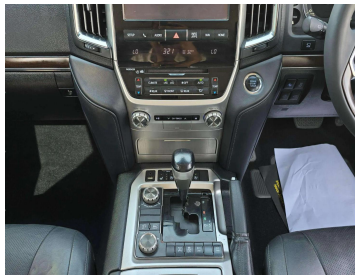

TOYOTA LAND CRUISER 2018 WHITE AUTOMATIC AUS SPECS

Lot no 1760

SPECIFICATIONS		SPECIAL FEATURES
Body	SUV	TOYOTA LAND CRUISER 2018 A/T DEISEL
Condition	U	
Mileage	51,304	

ENGINE & TRANSMISSION	
Engine Type	DEISEL
Transmission	A/T
Drive	R