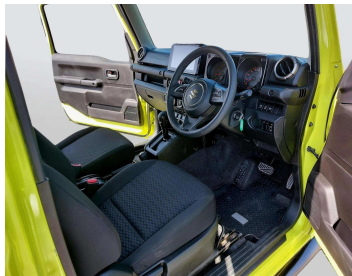

SUZUKI JIMNY 2022 PETROL

Lot no 0412

SPECIFICATIONS		SPECIAL FEATURES
Body	SUV	SUZUKI JIMNY 2022 A/T PETROL
Condition	U	
Mileage	30792	

ENGINE & TRANSMISSION	
Engine Type	PETROL
Transmission	A/T
Drive	R