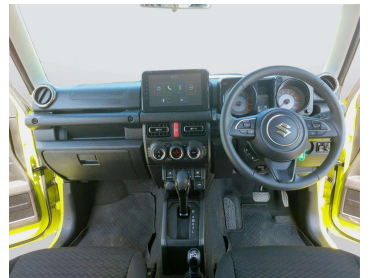

SUZUKI JIMNY 2022 PETROL

Lot no 0412

SPECIFICATIONS		SPECIAL FEATURES
Body	SUV	SUZUKI JIMNY 2022 A/T PETROL
Condition	U	
Mileage	30792	

ENGINE & TRANSMISSION	
Engine Type	PETROL
Transmission	A/T
Drive	R