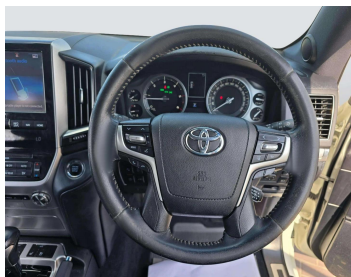

# TOYOTA LAND CRUISER 2018 FACELIFT 2024 AUTOMATIC AUS SPECS

Lot no 1997

SPECIFICATIONS		SPECIAL FEATURES
Body	SUV	TOYOTA LAND CRUISER 2018 A/T DEISEL
Condition	U	
Mileage	39419	

ENGINE & TRANSMISSION	
Engine Type	DEISEL
Transmission	A/T
Drive	R