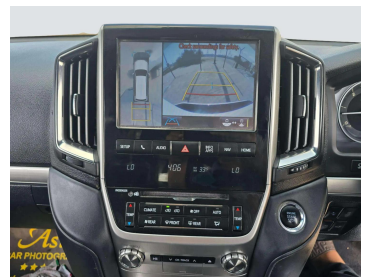

# TOYOTA LAND CRUISER 2018 FACELIFT 2024 AUTOMATIC AUS SPECS

Lot no 1997

SPECIFICATIONS		SPECIAL FEATURES
Body	SUV	TOYOTA LAND CRUISER 2018 A/T DEISEL
Condition	U	
Mileage	39419	

ENGINE & TRANSMISSION	
Engine Type	DEISEL
Transmission	A/T
Drive	R