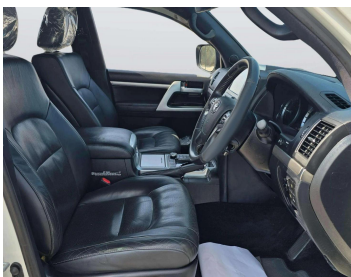

# TOYOTA LAND CRUISER 2018 FACELIFT 2024 AUTOMATIC AUS SPECS

Lot no 1997

SPECIFICATIONS		SPECIAL FEATURES
Body	SUV	TOYOTA LAND CRUISER 2018 A/T DEISEL
Condition	U	
Mileage	39419	

ENGINE & TRANSMISSION	
Engine Type	DEISEL
Transmission	A/T
Drive	R