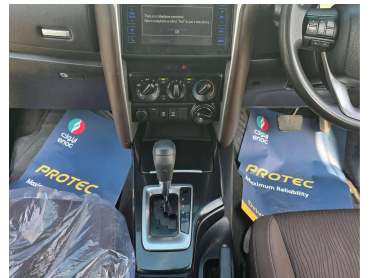

# TOYOTA FORTUNER 2015

Lot no 1750

SPECIFICATIONS		SPECIAL FEATURES
Body		<b>TOYOTA FORTUNER 2015 A/T DEISEL</b>
Condition	<b>U</b>	
Mileage	<b>72,271</b>	

ENGINE & TRANSMISSION	
Engine Type	<b>DEISEL</b>
Transmission	<b>A/T</b>
Drive	<b>R</b>