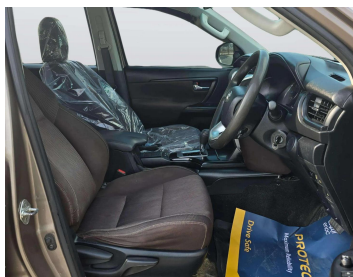

# TOYOTA FORTUNER 2015

Lot no 1750

SPECIFICATIONS		SPECIAL FEATURES
Body		<b>TOYOTA FORTUNER 2015 A/T DEISEL</b>
Condition	<b>U</b>	
Mileage	<b>72,271</b>	

ENGINE & TRANSMISSION	
Engine Type	<b>DEISEL</b>
Transmission	<b>A/T</b>
Drive	<b>R</b>