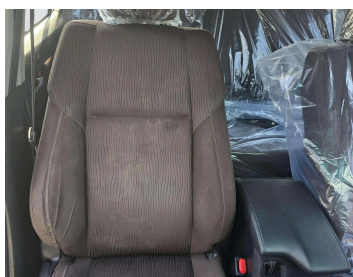

# TOYOTA FORTUNER 2015

Lot no 1750

SPECIFICATIONS		SPECIAL FEATURES
Body		<b>TOYOTA FORTUNER 2015 A/T DEISEL</b>
Condition	<b>U</b>	
Mileage	<b>72,271</b>	

ENGINE & TRANSMISSION	
Engine Type	<b>DEISEL</b>
Transmission	<b>A/T</b>
Drive	<b>R</b>