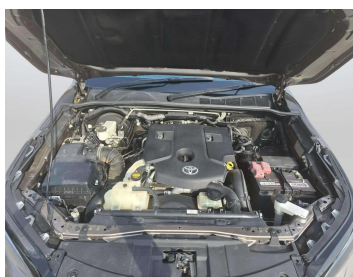

# TOYOTA FORTUNER 2015

Lot no 1750

SPECIFICATIONS		SPECIAL FEATURES
Body		<b>TOYOTA FORTUNER 2015 A/T DEISEL</b>
Condition	<b>U</b>	
Mileage	<b>72,271</b>	

ENGINE & TRANSMISSION	
Engine Type	<b>DEISEL</b>
Transmission	<b>A/T</b>
Drive	<b>R</b>