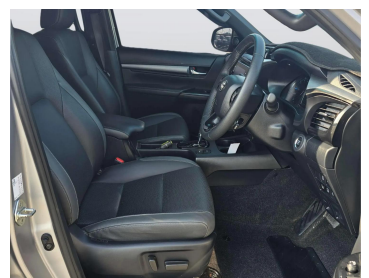

TOYOTA HILUX 2022

Lot no 6329

SPECIFICATIONS		SPECIAL FEATURES
Body	HILUX TRUCK	TOYOTA HILUX 2022 A/T DEISEL
Condition	U	
Mileage	35215	

ENGINE & TRANSMISSION	
Engine Type	DEISEL
Transmission	A/T
Drive	R