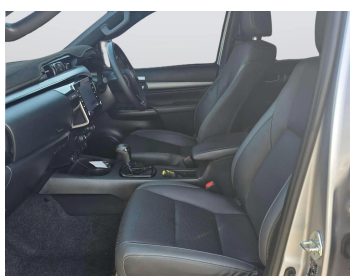

TOYOTA HILUX 2022

Lot no 6329

SPECIFICATIONS		SPECIAL FEATURES
Body	HILUX TRUCK	TOYOTA HILUX 2022 A/T DEISEL
Condition	U	
Mileage	35215	

ENGINE & TRANSMISSION	
Engine Type	DEISEL
Transmission	A/T
Drive	R