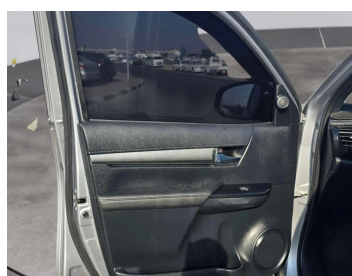

TOYOTA HILUX 2022

Lot no 6329

SPECIFICATIONS		SPECIAL FEATURES
Body	HILUX TRUCK	TOYOTA HILUX 2022 A/T DEISEL
Condition	U	
Mileage	35215	

ENGINE & TRANSMISSION	
Engine Type	DEISEL
Transmission	A/T
Drive	R