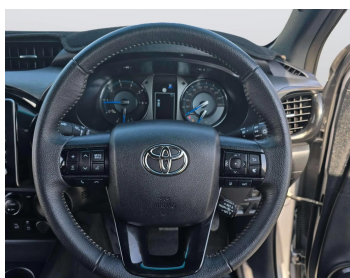

TOYOTA HILUX 2022

Lot no 6329

SPECIFICATIONS		SPECIAL FEATURES
Body	HILUX TRUCK	TOYOTA HILUX 2022 A/T DEISEL
Condition	U	
Mileage	35215	

ENGINE & TRANSMISSION	
Engine Type	DEISEL
Transmission	A/T
Drive	R