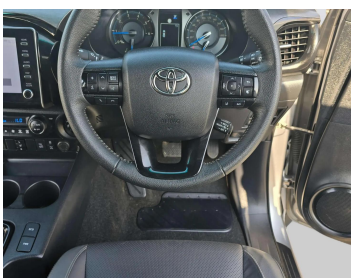

TOYOTA HILUX 2022

Lot no 6329

SPECIFICATIONS		SPECIAL FEATURES
Body	HILUX TRUCK	TOYOTA HILUX 2022 A/T DEISEL
Condition	U	
Mileage	35215	

ENGINE & TRANSMISSION	
Engine Type	DEISEL
Transmission	A/T
Drive	R