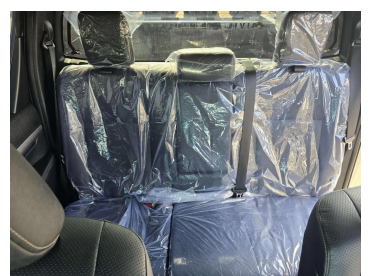

TOYOTA HILUX 2022

Lot no 6329

SPECIFICATIONS		SPECIAL FEATURES
Body	HILUX TRUCK	TOYOTA HILUX 2022 A/T DEISEL
Condition	U	
Mileage	35215	

ENGINE & TRANSMISSION	
Engine Type	DEISEL
Transmission	A/T
Drive	R