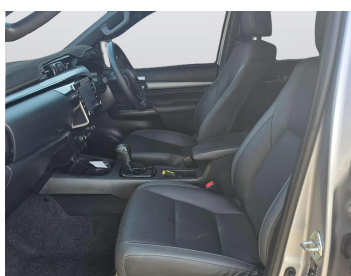

TOYOTA HILUX 2022

Lot no 6329

SPECIFICATIONS		SPECIAL FEATURES
Body	HILUX TRUCK	TOYOTA HILUX 2022 A/T DEISEL
Condition	U	
Mileage	35215	

ENGINE & TRANSMISSION	
Engine Type	DEISEL
Transmission	A/T
Drive	R