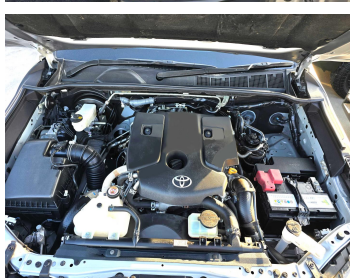

TOYOTA HILUX 2022

Lot no 6329

SPECIFICATIONS		SPECIAL FEATURES
Body	HILUX TRUCK	TOYOTA HILUX 2022 A/T DEISEL
Condition	U	
Mileage	35215	

ENGINE & TRANSMISSION	
Engine Type	DEISEL
Transmission	A/T
Drive	R