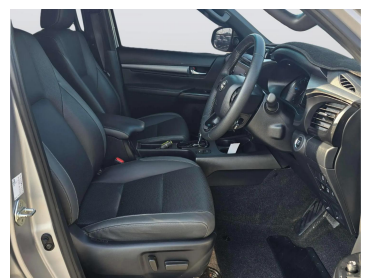

TOYOTA HILUX 2022

Lot no 6329

SPECIFICATIONS		SPECIAL FEATURES
Body	HILUX TRUCK	TOYOTA HILUX 2022 A/T DEISEL
Condition	U	
Mileage	35215	

ENGINE & TRANSMISSION	
Engine Type	DEISEL
Transmission	A/T
Drive	R