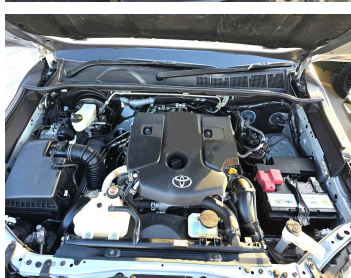

TOYOTA HILUX 2022

Lot no 6329

SPECIFICATIONS		SPECIAL FEATURES
Body	HILUX TRUCK	TOYOTA HILUX 2022 A/T DEISEL
Condition	U	
Mileage	35215	

ENGINE & TRANSMISSION	
Engine Type	DEISEL
Transmission	A/T
Drive	R