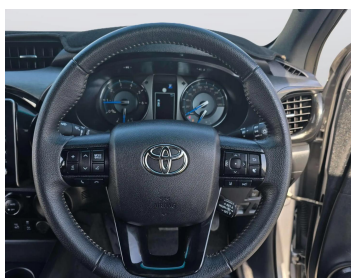

TOYOTA HILUX 2022

Lot no 6329

SPECIFICATIONS		SPECIAL FEATURES
Body	HILUX TRUCK	TOYOTA HILUX 2022 A/T DEISEL
Condition	U	
Mileage	35215	

ENGINE & TRANSMISSION	
Engine Type	DEISEL
Transmission	A/T
Drive	R