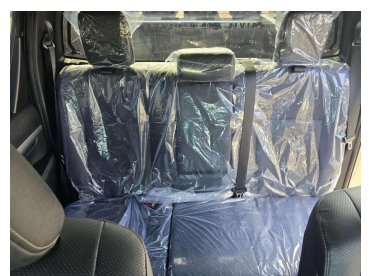

TOYOTA HILUX 2022

Lot no 6329

SPECIFICATIONS		SPECIAL FEATURES
Body	HILUX TRUCK	TOYOTA HILUX 2022 A/T DEISEL
Condition	U	
Mileage	35215	

ENGINE & TRANSMISSION	
Engine Type	DEISEL
Transmission	A/T
Drive	R