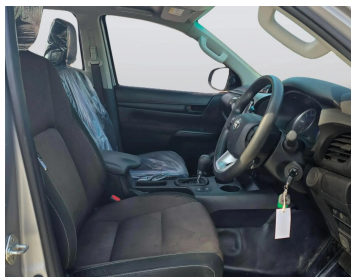

# TOYOTA HILUX 2017 SILVER AUTOMATIC AUS SPECS

Lot no 0732

SPECIFICATIONS		SPECIAL FEATURES
Body	HILUX TRUCK	TOYOTA HILUX 2017 A/T DEISEL
Condition	U	
Mileage	45,130	

ENGINE & TRANSMISSION	
Engine Type	DEISEL
Transmission	A/T
Drive	R