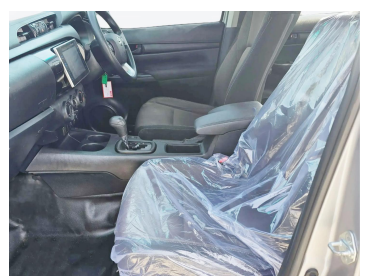

# TOYOTA HILUX 2017 SILVER AUTOMATIC AUS SPECS

Lot no 0732

SPECIFICATIONS		SPECIAL FEATURES
Body	HILUX TRUCK	TOYOTA HILUX 2017 A/T DEISEL
Condition	U	
Mileage	45,130	

ENGINE & TRANSMISSION	
Engine Type	DEISEL
Transmission	A/T
Drive	R