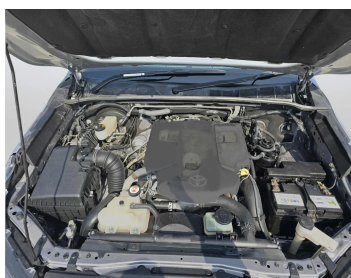

# TOYOTA HILUX 2017 SILVER AUTOMATIC AUS SPECS

Lot no 0732

SPECIFICATIONS		SPECIAL FEATURES
Body	HILUX TRUCK	TOYOTA HILUX 2017 A/T DEISEL
Condition	U	
Mileage	45,130	

ENGINE & TRANSMISSION	
Engine Type	DEISEL
Transmission	A/T
Drive	R