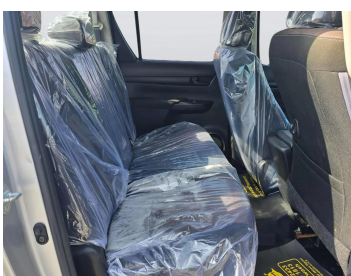

# TOYOTA HILUX 2017 SILVER AUTOMATIC AUS SPECS

Lot no 0732

SPECIFICATIONS		SPECIAL FEATURES
Body	HILUX TRUCK	TOYOTA HILUX 2017 A/T DEISEL
Condition	U	
Mileage	45,130	

ENGINE & TRANSMISSION	
Engine Type	DEISEL
Transmission	A/T
Drive	R