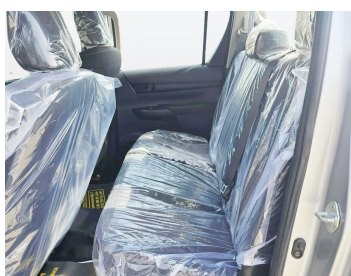

# TOYOTA HILUX 2017 SILVER AUTOMATIC AUS SPECS

Lot no 0732

SPECIFICATIONS		SPECIAL FEATURES
Body	HILUX TRUCK	TOYOTA HILUX 2017 A/T DEISEL
Condition	U	
Mileage	45,130	

ENGINE & TRANSMISSION	
Engine Type	DEISEL
Transmission	A/T
Drive	R