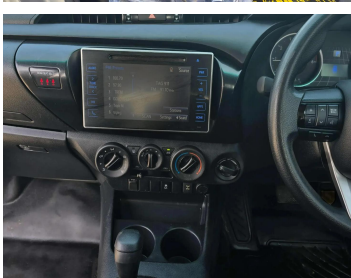

# TOYOTA HILUX 2017 SILVER AUTOMATIC AUS SPECS

Lot no 0732

SPECIFICATIONS		SPECIAL FEATURES
Body	HILUX TRUCK	TOYOTA HILUX 2017 A/T DEISEL
Condition	U	
Mileage	45,130	

ENGINE & TRANSMISSION	
Engine Type	DEISEL
Transmission	A/T
Drive	R