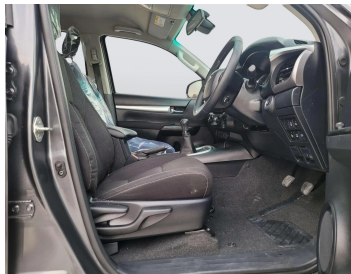

TOYOTA HILUX 2022 SR5 GRAY

Lot no 4304

SPECIFICATIONS		SPECIAL FEATURES
Body	HILUX TRUCK	TOYOTA HILUX 2022 M/T DEISEL
Condition	U	
Mileage	28547	

ENGINE & TRANSMISSION	
Engine Type	DEISEL
Transmission	M/T
Drive	R