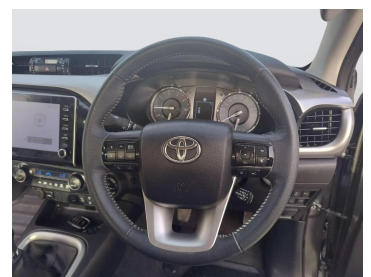

TOYOTA HILUX 2023 GRAY MANUAL AUS SPECS

Lot no 3569

SPECIFICATIONS		SPECIAL FEATURES
Body	HILUX TRUCK	TOYOTA HILUX 2023 M/T DEISEL
Condition	U	
Mileage	18237	

ENGINE & TRANSMISSION	
Engine Type	DEISEL
Transmission	M/T
Drive	R