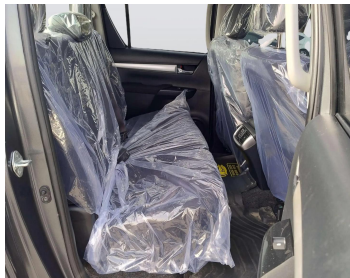

TOYOTA HILUX 2023 GRAY MANUAL AUS SPECS

Lot no 3569

SPECIFICATIONS		SPECIAL FEATURES
Body	HILUX TRUCK	TOYOTA HILUX 2023 M/T DEISEL
Condition	U	
Mileage	18237	

ENGINE & TRANSMISSION	
Engine Type	DEISEL
Transmission	M/T
Drive	R