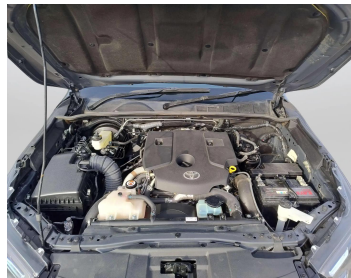

TOYOTA HILUX 2023 GRAY MANUAL AUS SPECS

Lot no 3569

SPECIFICATIONS		SPECIAL FEATURES
Body	HILUX TRUCK	TOYOTA HILUX 2023 M/T DEISEL
Condition	U	
Mileage	18237	

ENGINE & TRANSMISSION	
Engine Type	DEISEL
Transmission	M/T
Drive	R