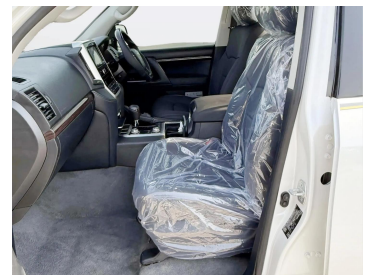

TOYOTA LAND CRUISER 2015 WHITE AUTO AUS SPECS

Lot no 1677

SPECIFICATIONS		SPECIAL FEATURES
Body	PICK UP TRUCK	TOYOTA LAND CRUISER 2015 A/T DEISEL
Condition	U	
Mileage	56403	

ENGINE & TRANSMISSION	
Engine Type	DEISEL
Transmission	A/T
Drive	R