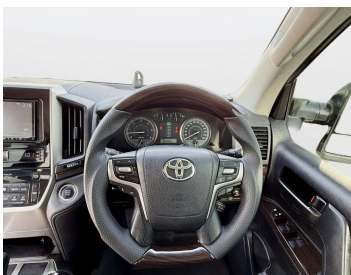

TOYOTA LAND CRUISER 2015 WHITE AUTO AUS SPECS

Lot no 1677

SPECIFICATIONS		SPECIAL FEATURES
Body	PICK UP TRUCK	TOYOTA LAND CRUISER 2015 A/T DEISEL
Condition	U	
Mileage	56403	

ENGINE & TRANSMISSION	
Engine Type	DEISEL
Transmission	A/T
Drive	R