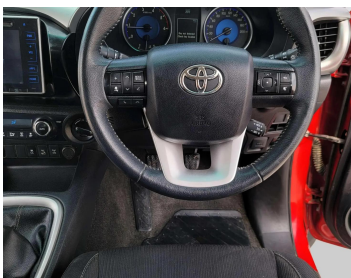

TOYOTA HILUX 2019 RED AUTOMATIC AUS SPECS

Lot no 8703

| SPECIFICATIONS | | SPECIAL FEATURES |
|----------------|-------------|---------------------------------|
| Body | HILUX TRUCK | TOYOTA HILUX 2019 M/T DEISEL |
| Condition | U | |
| Mileage | 65177 | |