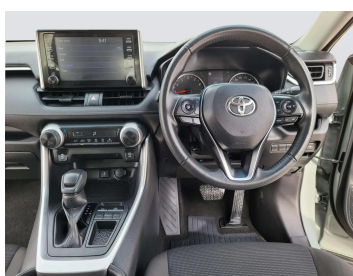

TOYOTA RAV4 2022 GREEN

Lot no 6960

SPECIFICATIONS		SPECIAL FEATURES
Body	SUV	TOYOTA RAV4 2022 A/T PETROL
Condition	U	
Mileage	20192	

ENGINE & TRANSMISSION	
Engine Type	PETROL
Transmission	A/T
Drive	R