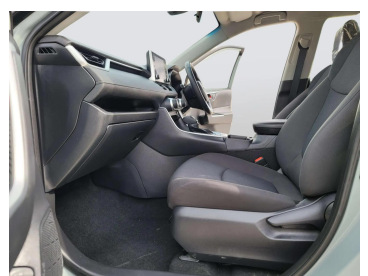

TOYOTA RAV4 2022 GREEN

Lot no 6960

SPECIFICATIONS		SPECIAL FEATURES
Body	SUV	TOYOTA RAV4 2022 A/T PETROL
Condition	U	
Mileage	20192	

ENGINE & TRANSMISSION	
Engine Type	PETROL
Transmission	A/T
Drive	R