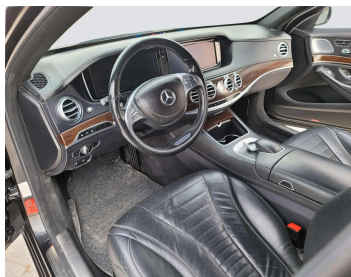

MERCEDES S400 2016

Lot no 1251

SPECIFICATIONS		SPECIAL FEATURES
Body	SEDAN	MERCEDES 300 2016 A/T PETROL
Condition	U	
Mileage	92700	

ENGINE & TRANSMISSION	
Engine Type	PETROL
Transmission	A/T
Drive	L