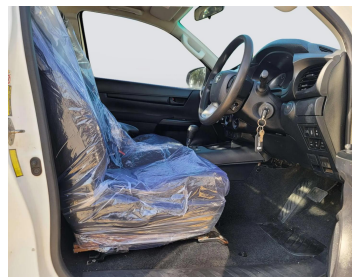

# TOYOTA HILUX 2015 WHITE AUTOMATIC AUS SPECS

Lot no 0686

SPECIFICATIONS		SPECIAL FEATURES
Body	HILUX TRUCK	TOYOTA HILUX 2015 A/T DEISEL
Condition	U	
Mileage	43026	

ENGINE & TRANSMISSION	
Engine Type	DEISEL
Transmission	A/T
Drive	R