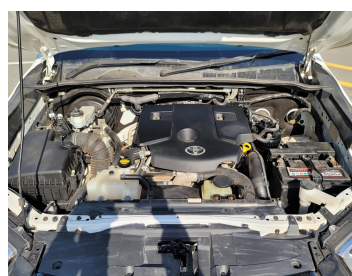

# TOYOTA HILUX 2015 WHITE AUTOMATIC AUS SPECS

Lot no 0686

SPECIFICATIONS		SPECIAL FEATURES
Body	HILUX TRUCK	TOYOTA HILUX 2015 A/T DEISEL
Condition	U	
Mileage	43026	

ENGINE & TRANSMISSION	
Engine Type	DEISEL
Transmission	A/T
Drive	R