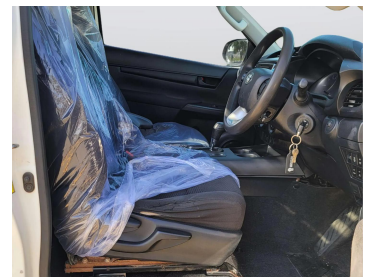

# TOYOTA HILUX 2015 WHITE AUTOMATIC AUS SPECS

Lot no 0686

SPECIFICATIONS		SPECIAL FEATURES
Body	HILUX TRUCK	TOYOTA HILUX 2015 A/T DEISEL
Condition	U	
Mileage	43026	

ENGINE & TRANSMISSION	
Engine Type	DEISEL
Transmission	A/T
Drive	R