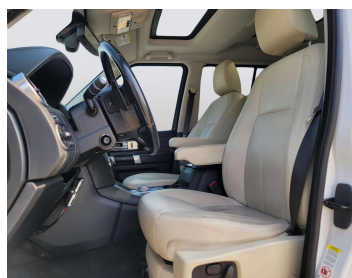

LAND ROVER LR4 2015 AT 1436

Lot no 1436

SPECIFICATIONS		SPECIAL FEATURES
Body	SUV	LAND ROVER LR4 2015 A/T PETROL
Condition	U	
Mileage	92000	

ENGINE & TRANSMISSION	
Engine Type	PETROL
Transmission	A/T
Drive	L