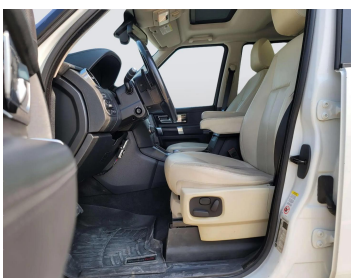

LAND ROVER LR4 2015 AT 1436

Lot no 1436

SPECIFICATIONS		SPECIAL FEATURES
Body	SUV	LAND ROVER LR4 2015 A/T PETROL
Condition	U	
Mileage	92000	

ENGINE & TRANSMISSION	
Engine Type	PETROL
Transmission	A/T
Drive	L