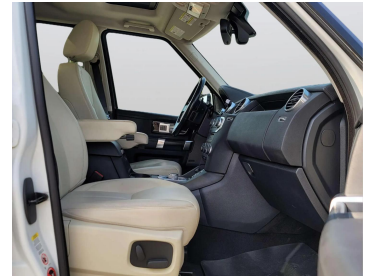

# LAND ROVER LR4 2015

Lot no 1436

SPECIFICATIONS		SPECIAL FEATURES
Body	SUV	LAND ROVER LR4 2015 A/T PETROL
Condition	U	
Mileage	92000	

ENGINE & TRANSMISSION	
Engine Type	PETROL
Transmission	A/T
Drive	L