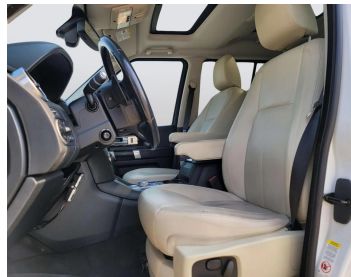

# LAND ROVER LR4 2015

Lot no 1436

SPECIFICATIONS		SPECIAL FEATURES
Body	SUV	LAND ROVER LR4 2015 A/T PETROL
Condition	U	
Mileage	92000	

ENGINE & TRANSMISSION	
Engine Type	PETROL
Transmission	A/T
Drive	L