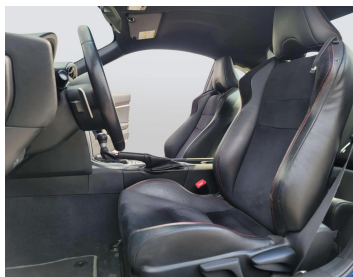

**SUBARU BRZ 2013 BLUE**

**Lot no 8382**

SPECIFICATIONS		SPECIAL FEATURES
Body	SEDAN	SUBARU BRZ 2013 A/T PETROL
Condition	U	
Mileage	133392	

ENGINE & TRANSMISSION	
Engine Type	PETROL
Transmission	A/T
Drive	L