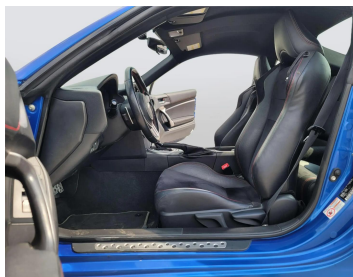

**SUBARU BRZ 2013 BLUE**

**Lot no 8382**

SPECIFICATIONS		SPECIAL FEATURES
Body	SEDAN	SUBARU BRZ 2013 A/T PETROL
Condition	U	
Mileage	133392	

ENGINE & TRANSMISSION	
Engine Type	PETROL
Transmission	A/T
Drive	L