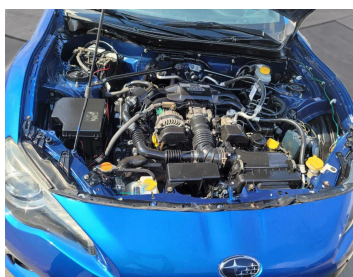

**SUBARU BRZ 2013 BLUE**

**Lot no 8382**

SPECIFICATIONS		SPECIAL FEATURES
Body	SEDAN	SUBARU BRZ 2013 A/T PETROL
Condition	U	
Mileage	133392	

ENGINE & TRANSMISSION	
Engine Type	PETROL
Transmission	A/T
Drive	L